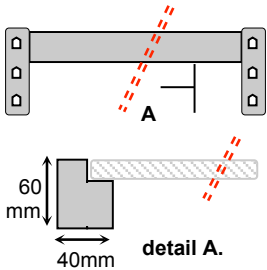

"NS" LONGSPAN SHELVING SYSTEM

Individual Longspan Shelving Components

Longspan Shelving - Stepped Beam

Part Number	Beam (mm)	Steel (mm)	Max Cap U.D.L. (Pair)
# SPLSB12	1200mm *2	1.2mm	800Kg *
# SPLSB15	1500mm *3	1.2mm	550Kg *
# SPLSB18	1800mm *3	1.2mm	380Kg *
# SPLSB21	2100mm *4	1.5mm	340Kg *
# SPLSB24	2400mm *4	1.5mm	260Kg *

* Add shelf supports on 600mm Deep upwards * = REQ'
Base beam required for maximum capacity loadings