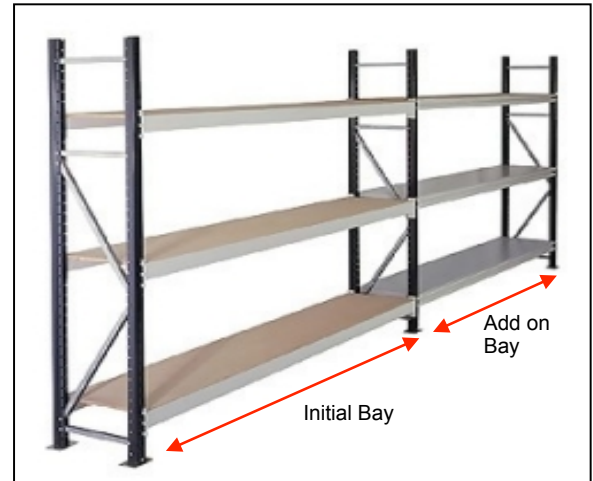

Frames and Beams powdercoated APO Grey.

Beam height adjustable at 50mm increments

Uses:

- High density storage of small items.
- Storage of large, heavy and bulky items
- Storage of long, odd shaped or awkward items
- Ideal for archive storage boxes - back to back

**Optional Nally Small Part Storage ,
 and Stack-Nest Containers.**
 Please see our Nally Brochures
 on 600 mm deep

Optional Binning Organiser
 Please see our Shelving
 Accessories Brochures
 on 840 mm deep

Indicative Picture for 3 shelf

**Illustrated with reinforced Steel Powder
 Coated Grey Shelves**

**Illustrated with Mesh wire organiser,
 Please see our Wire accessories / Binning
 brochures**

**Illustrated with Nally Stack/nest
 Containers and Small Part Storage
 on 600 mm Deep**