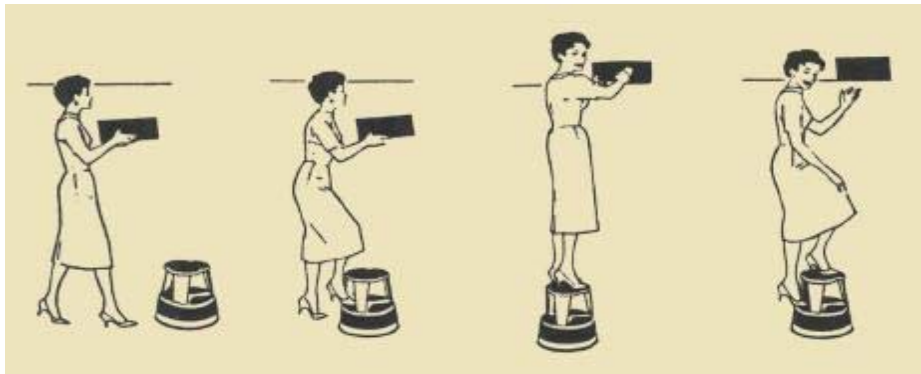

# W Series - KIK STEP - 225 KG

The original and the best since 1957

built for the long run

**"Beware of Imitations"**

Retractable castors

The Original Cramer Kik Step in an American classic is Strong, Durable Design, Large 225kg Capacity & choice of colours

Capacity	Steps	Dimension	Colour	Part Number
225 kg	2	Base - 400mm Top - 290mm Height - 350mm	Black	# KS1001-BLK
			Silvertone	# KS1001-SIL
			Beige	# KS1001-BEI
			Red	# KS1001-RED
			Yellow	# KS1001-YEL