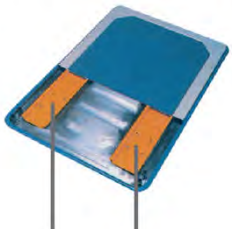

Spacepac Mesh Basket Trolley 500kg Capacity

Platform Trolleys with Zinc Plated Fold Down or Removable Wire Mesh Sides

Click here
to see
the video

- Zinc plated mesh sides and chrome plated handles
- 200mm Non marking Solid Castors

- **5 YEAR WARRANTY**
- Shipped Flat-pack (castors in a box)

Part Number	Descriptions	Trade Price Exc. GST
# HG-513	Spacepac Mesh Basket Trolley 500kg Capacity 1170 x 765 mm	
# HG-513-PNEU	Optional P/Proof Pneu' Castors 250mm	
# HG-513-SUTOW	Optional Towing Device	

Dual-reinforced bars

Double steel sheets platform for higher durability

Non-marking & superb agility
polyurethane caster wheels

Reinforced anti slip platform

All round pvc bumper strip

Specifications:

Capacity: 500kg