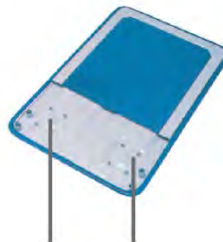

Spacepac Mesh Basket Trolley 500kg Capacity

Platform Trolleys with Zinc Plated Fold Down or Removable Wire Mesh Sides

Click here
to see
the video

- Zinc plated mesh sides and chrome plated handles
- 200mm Non marking Solid Castors

- **5 YEAR WARRANTY**
- Shipped Flat-pack (castors in a box)

Part Number	Descriptions	Trade Price Exc. GST
# HG-513	Spacepac Mesh Basket Trolley 500kg Capacity 1170 x 765 mm	
# HG-513-PNEU	Optional P/Proof Pneu' Castors 250mm	
# HG-513-SUTOW	Optional Towing Device	

Dual-reinforced bars

Double steel sheets platform for higher durability

Non-marking & superb agility
polyurethane caster wheels

Reinforced anti slip platform

All round pvc bumper strip

Specifications:

Capacity: 500kg

Size: 1170 x 765mm

Platform height: 180mm

Handle height: 1000mm

Castor: 200mm

Weight: 54.0kg

Shipping size: 1180x790x225 mm 59.7 Kg

Spacepac Mesh Basket Trolley 500kg Capacity

Platform Trolleys with Removable Wire Mesh Sides