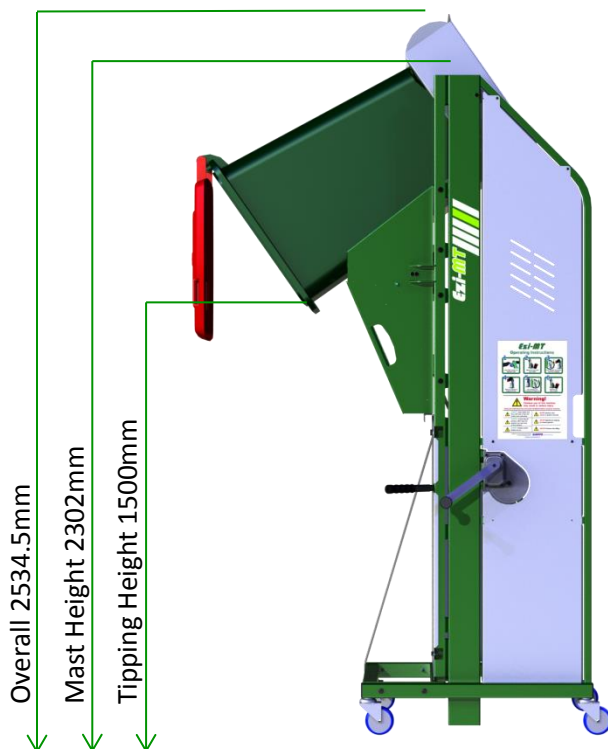

The economically priced **Ezi-MT** manual bin-tipper takes the strain out of emptying bins, and makes it a safe and easy operation.

With the reliable and economic **Ezi-MT** there is no longer an excuse, safety no longer costs - it pays!

Unique, safe tipping action keeps bin weight within footprint

Ezi-MT is yet another innovative bin tipping solution manufactured by **Simpro Handling Equipment** - the home of the **Dumpmaster** and **Multi-Tip** bin tippers.

- ✓ **Economical**
- ✓ **Reliable**
- ✓ **Efficient**
- ✓ **Easy - to - Use**
- ✓ **Safe**

SPECIFICATIONS

- ✓ 65kg Safe lifting capacity
- ✓ 1.5m Bin tipping height
- ✓ Suits popular bin sizes 80L, 120L, 140L and 240L, with no adjustment
- ✓ Heavy duty winch operated
- ✓ No electrical or hydraulic components to service
- ✓ 100mm castors, 2 with brakes
- ✓ Rugged powder coated frame
- ✓ Indoor or outdoor use
- ✓ Comes in knocked down kit form, substantially minimising freight costs and emissions due to transportation