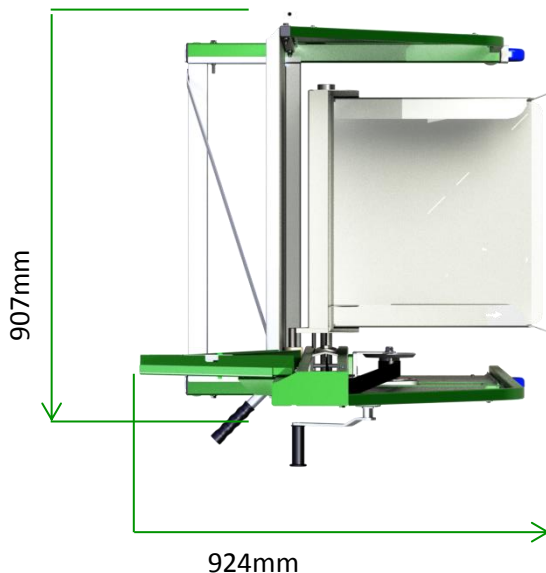

The economically priced **Ezi-MT** manual bin-tipper takes the strain out of emptying bins, and makes it a safe and easy operation.

With the reliable and economic **Ezi-MT** there is no longer an excuse, safety no longer costs - it pays!

Unique, safe tipping action keeps bin weight within footprint

Ezi-MT is yet another innovative bin tipping solution manufactured by **Simpro Handling Equipment** - the home of the **Dumpmaster** and **Multi-Tip** bin tippers.

- ✓ **Economical**
- ✓ **Reliable**
- ✓ **Efficient**
- ✓ **Easy - to - Use**
- ✓ **Safe**

SPECIFICATIONS

- ✓ 65kg Safe lifting capacity
- ✓ 1.5m Bin tipping height
- ✓ Suits popular bin sizes 80L, 120L, 140L and 240L, with no adjustment
- ✓ Heavy duty winch operated
- ✓ No electrical or hydraulic components to service
- ✓ 100mm castors, 2 with brakes
- ✓ Rugged powder coated frame
- ✓ Indoor or outdoor use
- ✓ Comes in knocked down kit form, substantially minimising freight costs and emissions due to transportation