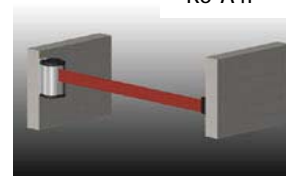

RS-A4P

SW-RS-04