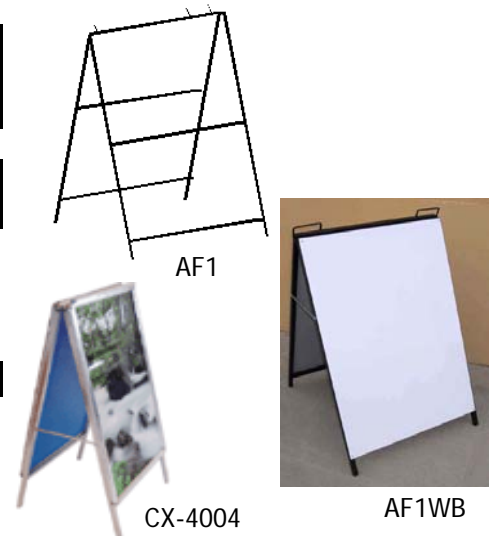

All prices/specifications subject to change without notice.

Add 10%GST Australia only