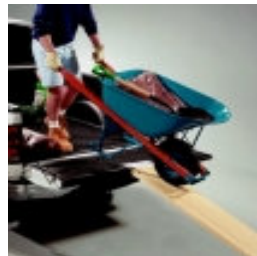

#07001 Ramp Tops
- Silver (pair)

Single ramp works great for wheelbarrows and motorcycles.

Ramps work great for ATVs, hand trucks, lawnmowers and more.

Build your own ramps and save money. Available for 50x200mm or 50x250mm boards.