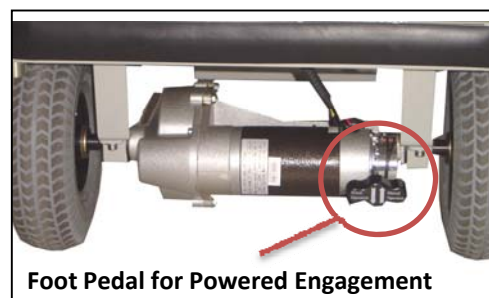

Replaces all previous versions

Effective 3rd February 2009

POWERED CAGEMATE

*Powered CAGEMATE battery driven trolley,
 with universal built in charger and lift off cage sides.*

Capacity: 450kg

Foot Pedal for Powered Engagement

NOW Two Models!

12 Month Warranty

SPECIFICATIONS

Model	# CAGEMATE1160 / #CAGEMATE900
Description	Powered trolley complete with lift off cage sides
Dimensions	Deck size – 1100 x 630mm / 900 x 600mm Cage depth – 600mm Handle height – 1100mm
Wheels	Front drive wheels – 250mm semi pneumatic Rear steer wheels – 125mm urethane
Batteries	12V 40AH x 2
Charger	External / stowed on board - Input range 110-220 V
Capacity	450kg
Unit weight	110kg/ 100kg
Features	Dead man switch , Forward & reverse beeper, Manual or powered engagement , Folding Handle
Shipping Size (mm)	Flat Pack : 1350L x 650W x 800H (inc. Skid)_ 110 kg Flat Pack : 1100L x 650W x 800H (inc. Skid)_ 110 kg
Please email to spacepac@spacepac.com.au for current pricing	