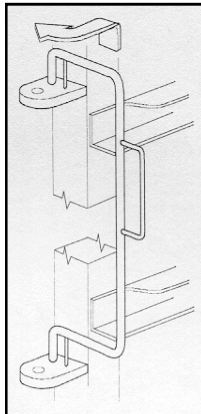

Replaces all previous versions

Effective 01st July 2008

BREAKFAST AND GASTRONORM TRAY TROLLEYS DOUBLE - STAINLESS STEEL - MEDIUM HEIGHT

- ➔ **Stainless Steel finish**
- ➔ **Tray slides provide support for varying widths of tray sizes**
- ➔ **Aluminium Tray Slides are Adjustable at 25mm increments**
- ➔ **Fitted with 125 mm grey rubber z/pltd castors - 2 with brake**
- ➔ **Overall Height - 1500 mm (nominal)**
- ➔ **Available with 20 Tray Capacity**
- ➔ **Breakfast Trolley c/w Wide Aluminium Tray Slides 540x75mm**
small, medium and large breakfast trays (430mm bay width) or
- ➔ **Gastronorm Trolley c/w Narrow Aluminium Tray Slides 540x35mm**
Gastronorm trays (330mm bay width)
- ➔ **OPTIONAL - (Please see images on page 1)**
 - **Stainless Drop in Top Tray (# SPBTT-TT)**
 - **Serving Trays 400x440mm (# 4255-MH)**
 - **Moulded Glass Basket (# 1490)**
 - **Blue wire Glass Basket (# 1367)**
 - **Tray Slide has rubber teats to retain trays**

**Standard
Tray Lock**

Images not to Scale

Picture Shows Breakfast Trolley with:
 - **Optional handle (# SPBTT-HNDL)**
 - **8 high Runners**

Castor: 125mm Grey Rubber
 Two supplied with Brake
 Donut Buffer: 100mm dia. Rubber