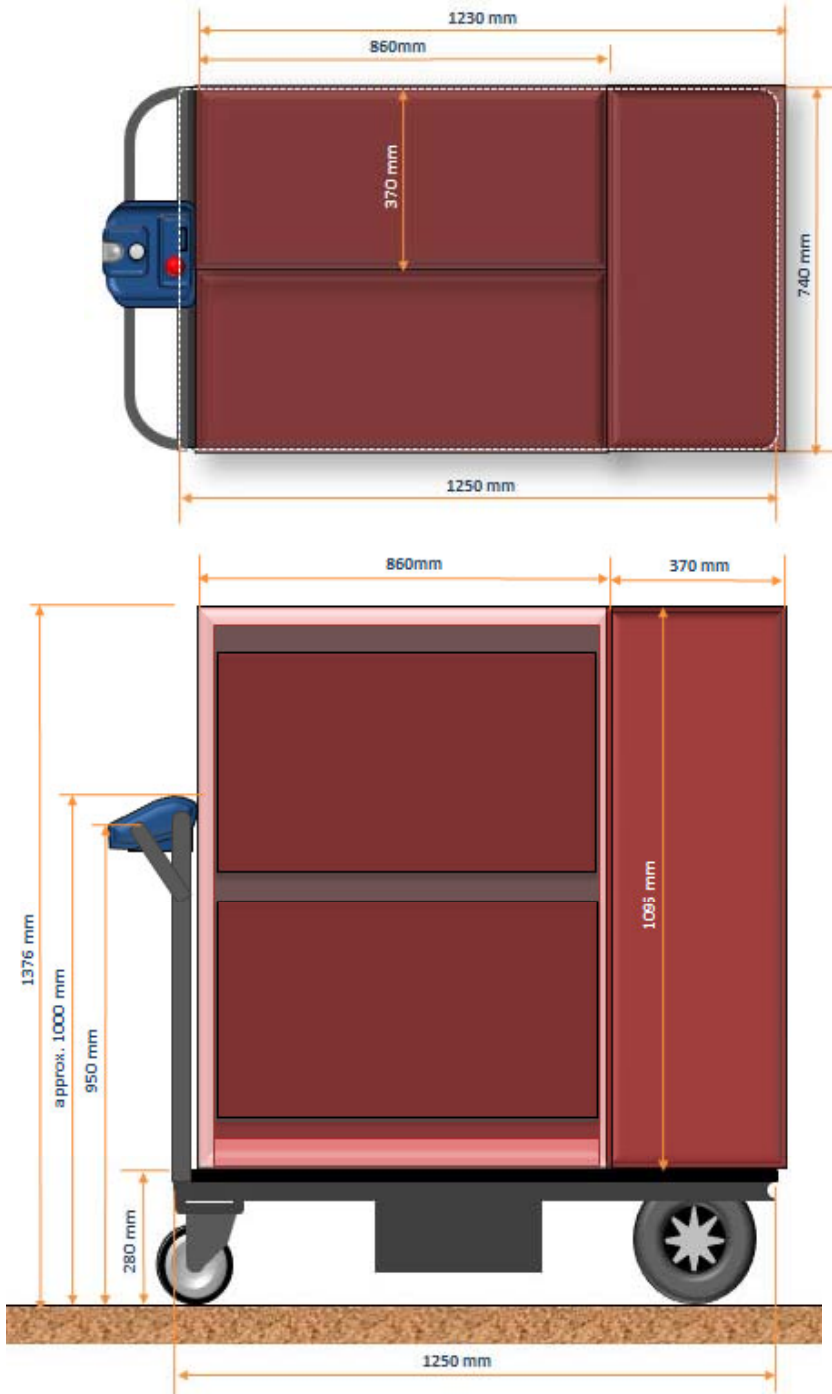

Spacepac - Easy Drive - File Transport system - Powered

This drawing and design remains the property of Spacepac industries Pty Ltd and may not be modified, reproduced or copied without written permission

Note:
Cabinets are attached to the trolley

OVERALL WIDTH 740mm

Powered Flatbed Trolley

- Dual braking system
- Emergency stop
- Key operated start
- Reverse audio alarm
- Rear *locking* castor wheels
- Anti slip platform
- 500 kg Capacity

91505

Tilt and File:

- Flexible filing capacity
- Space saving
- Ideal for colour coded filing
- All drawers can be open without tipping
- Lockable
- Fully powdercoated scratch resistant finish
- Stock colours Grey or Beige