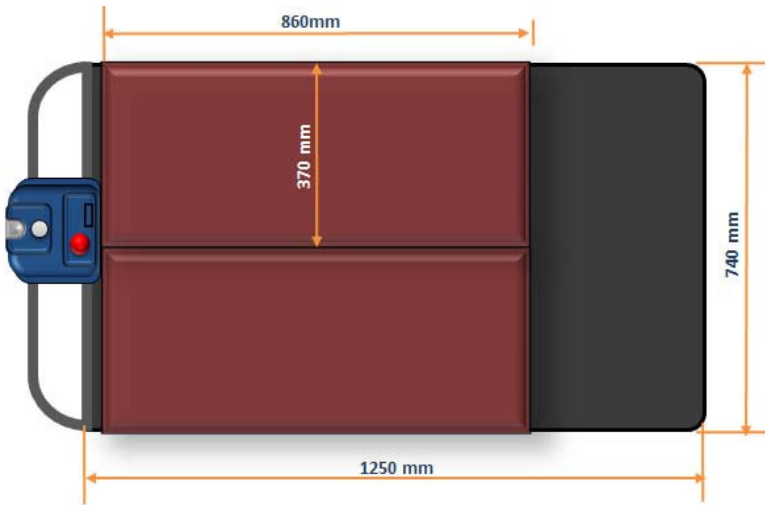

Spacepac - Easy Drive - File Transport system - Powered

This drawing and design remains the property of Spacepac industries Pty Ltd and may not be modified, reproduced or copied without written permission

Note:
Cabinets are attached to the trolley

OVERALL WIDTH 740mm