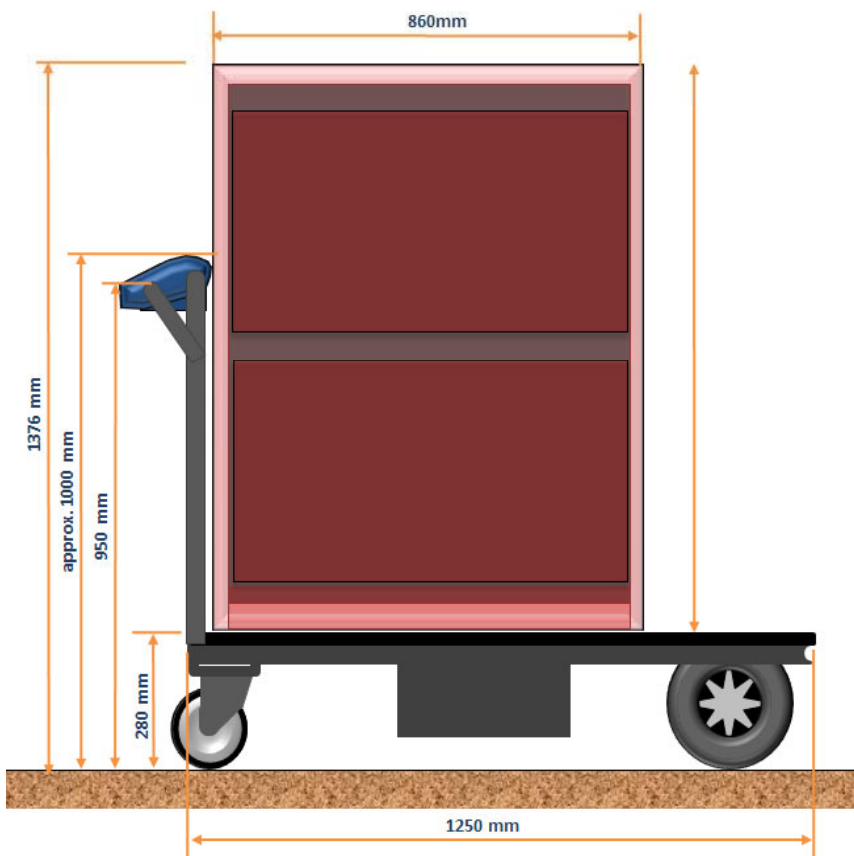

Spacepac - Easy Drive - File Transport system - Powered

This drawing and design remains the property of Spacepac industries Pty Ltd and may not be modified, reproduced or copied without written permission

Note:
Cabinets are attached to the trolley

OVERALL WIDTH 740mm

Powered Flatbed Trolley

- Dual braking system
- Emergency stop
- Key operated start
- Reverse audio alarm
- Rear *locking* castor wheels
- Anti slip platform
- 500 kg Capacity

91505

Tilt and File:

- Flexible filing capacity
- Space saving
- Ideal for colour coded filing
- All drawers can be open without tipping
- Lockable
- Fully powdercoated scratch resistant finish
- Stock colours Grey or Beige