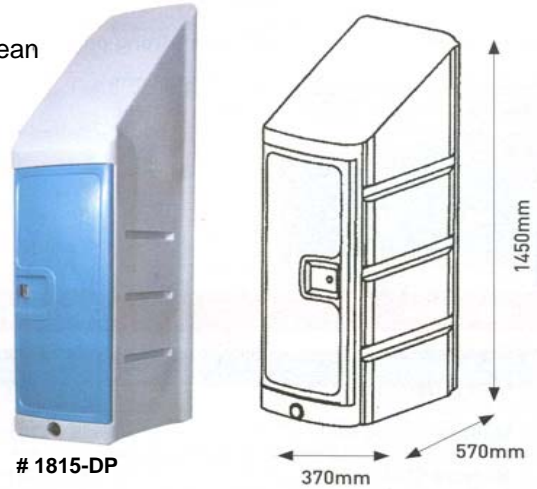

Standard inclusions:

- Latch handle for padlock (std)
- Threaded drain plug in base to allow flushing for hygiene purposes
- Clothes hanging rail
- Std Colour:
 - Body - Light Grey
 - Doors - Teal / Castor Red / Dark Blue

Coat Rail

Standard - Coat Rail

Key Locking & Optional Number Plaque

Key Locking with Opt. Number Plaque

Latch Handle

Standard - Latch Handle

Stainless Steel Shelf

Optional - Stainless Steel Shelf
(Maximum 3 per locker door)

Our policy of constant product improvement may lead to changes to specifications/prices without notice.

Replaces all previous versions

Effective 19th November 2009

SPACEPAC DURAPOLY LOCKERS

45° Angle
 Top for Clean
 storage &
 hygiene
 Purpose

**A Q I S
 APPROVED**

Part Number	Description	Dimensions (W x D x H)	
# 1819-DP	Locker Dome Top (Full H/2 door)	370 x 570 x 1860 mm	<p><i>Please email to spacepac@spacepac.com.au for current pricing</i></p>
# 1820-DP	Locker Dome Angle 45° (Full H/2 door)	370 x 570 x 2355 mm	
# 1813-DP	Locker Dome Top (Full H/1 door)	370 x 570 x 905 mm + 50mm Dome	
# 1815-DP	Locker Dome Angle 45° (Full H/1 door)	370 x 570 x 1450 mm	