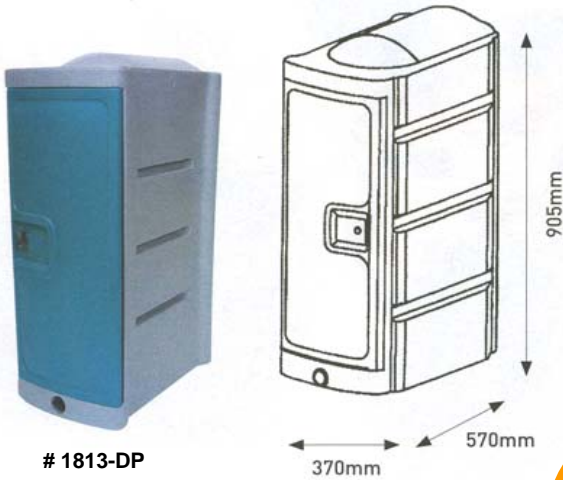

Replaces all previous versions

Effective 19th November 2009

SPACEPAC DURAPOLY LOCKERS