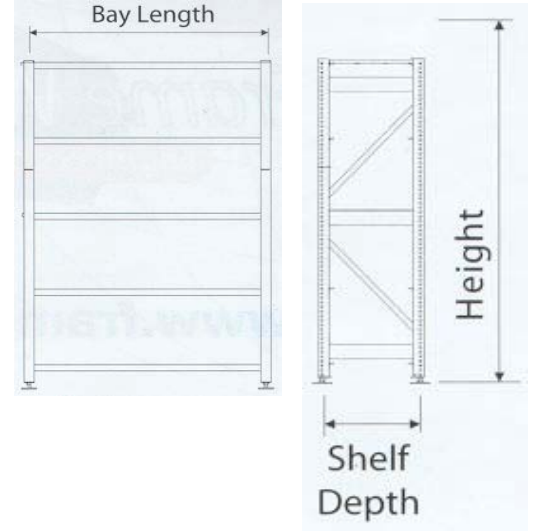

Replaces all previous versions

Current 8th February 2007

Shelving Systems: Metroshelf