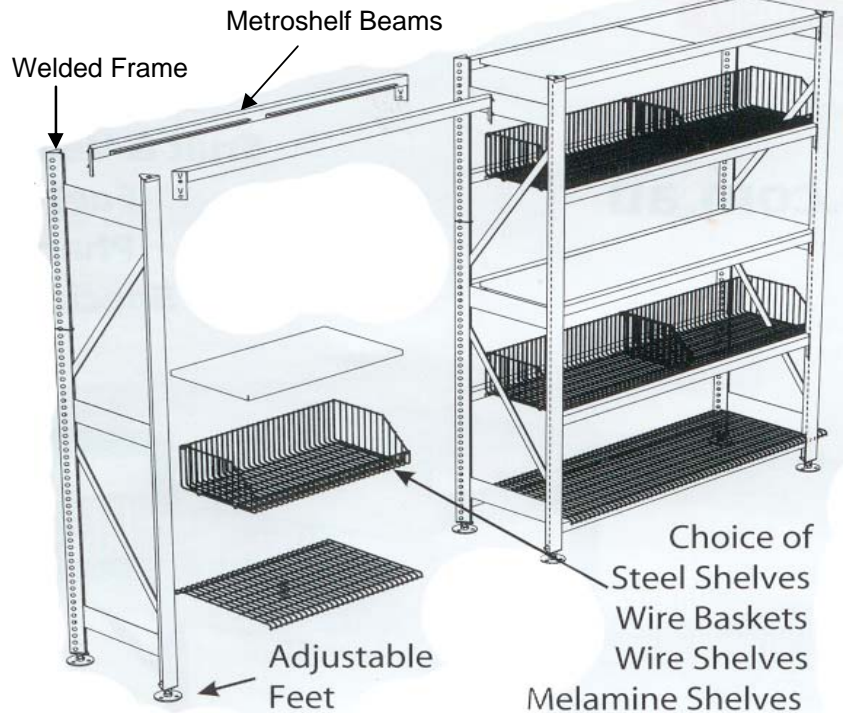

Replaces all previous versions

Current 8th February 2007

Shelving Systems: Metroshelf

- Supermarkets
- Hardware Stores
- Variety Stores
- Warehouse Storage
- Automotive Storage
- Stationary Stores
- Convenience Stores
- Fruit & Vegetables Stores
- Fuel Outlets
- Pharmacies
- Specialty Stores

Standard Colour:
 Deluxe Rippletone Grey
 - Others to Order, Volume Quantity

- Steel shelves, wire shelves and baskets are available in 915mm lengths only.
- Melamine shelves are available in full bay lengths.
- * Any combination of frame height, bay length and shelf depth are available.

| Specifications: | | |
|-----------------------|--------------------|---------------------|
| Frame Heights* | Bay Length* | Shelf Depth* |
| 1800mm | 915mm | 450mm |
| 2100mm | 1200mm | 610mm |
| 2400mm | 1830mm | |
| Load Capacity: | | |
| | Bay Length | |
| | 1830mm or less | 2400mm |
| 35x35x2.0 beam | 300 kg | Not recommended |
| 50x35x2.5 beam | 600 kg | 400 kg |
| 65x35x2.5 beam | 900 kg | 750 kg |