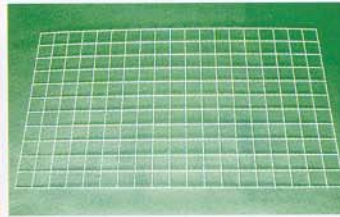

shelf bracket

**Shelf Bracket 300mm deep
Code: 3MEB156** Polished Chrome

wall bracket

**Wall Bracket
Code: 3MEA131** Polished Chrome

face outs

**7 Ball Waterfall
Code: 3MEA153**
Polished Chrome

**Millinery Displayer
Code: 3MEB145** Polished Chrome

straight arm

**Straight Arm
Code: 3MEA156C**
Polished Chrome

lightweight panels

**Lightweight Mesh Panel
Code: 3MEA001**
1450mm x 860mm Lightweight
Mesh Panel. Finish: White.

**Wall Mount Mesh Panel
Code: 3MEA002**
1450mm x 860mm Lightweight
Mesh Panel. Finish: White.