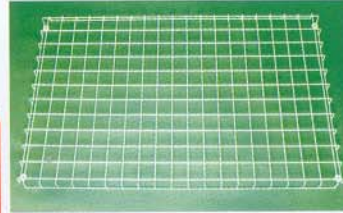

straight arm

**Straight Arm
Code: 3MEA156C**
Polished Chrome

lightweight panels

**Lightweight Mesh Panel
Code: 3MEA001**
1450mm x 860mm Lightweight
Mesh Panel. Finish: White.

**Wall Mount Mesh Panel
Code: 3MEA002**
1450mm x 860mm Lightweight
Mesh Panel. Finish: White.

grid legs

**Grid Legs
Code: 3MEA133**
Polished Chrome or black