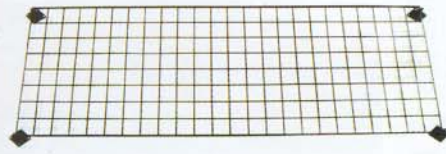

panels

**Gridmesh Panel
Code: 3MEA130**
1800mm x 600mm
Gridmesh Panel. Available
in chrome or black finish.

connectors

**Grid Panel Clip
Code: 3MEA132**
Available in chrome
or Black.

**Four way Grid to
Grid Connector
Code: 3MEA171C**
Polished Chrome