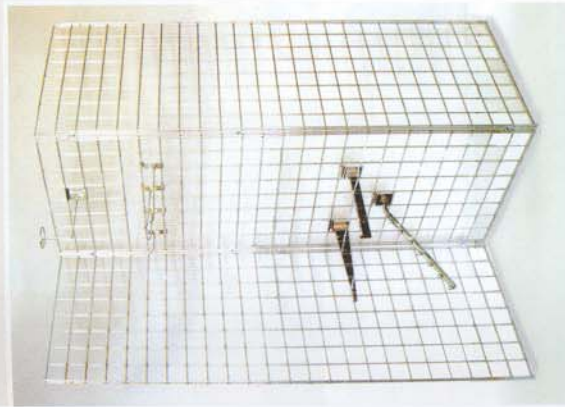

gridmesh

**Build your own
Freestanding
Gridmesh Units**

We have a complete range of Gridmesh and accessories which allow you to quickly build your own freestanding units to suit the changing needs of your store.

The economical merchandising system

SPACEPAC
INDUSTRIES Pty. Ltd.
39 Ellen St, Wollongong NSW 2500, AUSTRALIA
Phone: +61 2 4227 3444 • 1300 763 444
Fax: +61 2 4226 2208 • ABN 98 002 454 462
spacepac@spacepac.com.au