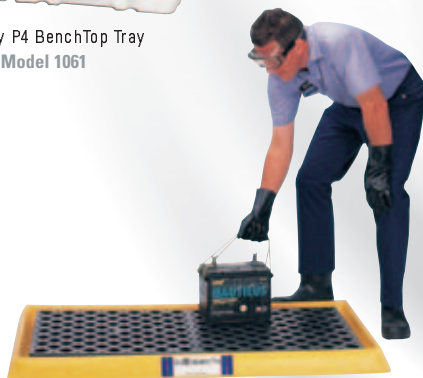

SPILL TRAYS AND SUMPS

- SpillTrays – CounterTop Spill Collection
- ContainmentTrays – For Small Drums and Packages
- DrumTrays – Catch Incidental Spills
- UtilityTrays – Keep Spills Off The Floor
- SpillSumps – For Nuisance Leaks & Spills

SpillTray P4 BenchTop Tray
Model 1061

DrumTray with Grate
Model 1046

SpillSump P4 Yellow 4-Drum
Model 9061

UtilityTray 600x1200x120mm Black
Model 1032

ContainmentTray Yellow with Grate
Model 2352

Part No.	Description	Sump L	H mm	W mm	D mm	Wt kg
1060	SpillTray P2 BenchTop Tray	6	102	432	305	2
1061	SpillTray P4 Benchtop Tray	10	102	533	432	3
2350	ContainmentTray Black with Grate	52	89	1372	756	16
2351	ContainmentTray Yellow no Grate	61	89	1372	756	8
2352	ContainmentTray Yellow with Grate	52	89	1372	756	16
1045	DrumTray for 205L Drum no Grate	86	206	813	813	6
1046	DrumTray for 205L Drum with Grate	80	206	813	813	10
1032	UtilityTray 600x1200x120mm Black		120	600	1220	
9600	SpillSump P2 Yellow 2-Drum	91	146	1257	629	7
9601	SpillSump P4 Yellow 4-Drum	181	146	1257	1257	12