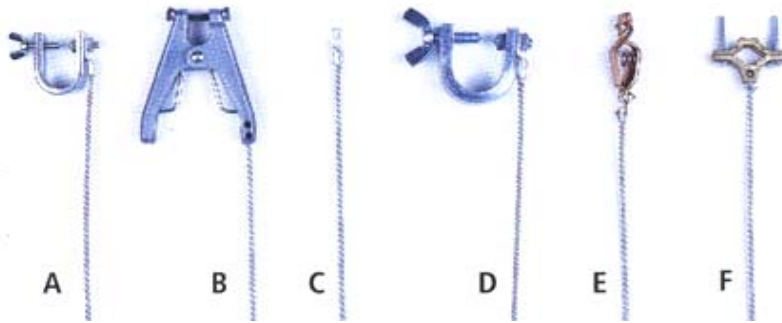

# BONDING & GROUNDING WIRE ASSEMBLIES

Provide effective grounding to dissipate static electricity generated during transfer of flammable liquids. Convenient means for complying with OSHA requirements for protection against static sparks.

Standard assemblies are available with end connections as show in flexible steel cable, 1m (3ft), 2m (6ft) and 3m (10ft) lengths.

Part Number	End Connection	End Connection	Length (m)	Test Lab	Trade Exc.GST
# 2660HCL-PR 2660HCL-72-PR 2660HCL-120-PR	B Hand Clamp 19mm	D Large "C" Clamp 27mm	1 2 3	FM	\$ 118.00 POA POA
# 2660HCS-PR 2660HCS-72-PR 2660HCS-120-PR	B Hand Clamp 19mm	A Small "C" Clamp 16mm	1 2 3	FM	\$ 108.00 POA POA
# 2660HH-PR 2660HH-72-PR 2660HH-120-PR	B Hand Clamp 19mm	B Hand Clamp 19mm	1 2 3	FM	\$ 133.00 POA POA
# 2660HL-PR 2660HL-72-PR 2660HL-120-PR	B Hand Clamp 19mm	C Screw Type Lug 7mm	1 2 3	FM	\$ 79.00 POA POA
# 2660HP-PR 2660HP-72-PR 2660HP-120-PR	B Hand Clamp 19mm	F Pipe Clamp 13, 19, 25 mm	1 2 3	FM	\$ 101.00 POA POA
# 2661-PR 2661-72-PR 2661-120-PR	E Alligator Clip	A Small "C" Clamp 16mm	1 2 3	FM	\$ 62.00 POA POA
# 2662-PR 2662-72-PR 2662-120-PR	E Alligator Clip	E Alligator Clip	1 2 3	FM	\$ 55.00 POA POA
# 2663-PR 2663-72-PR 2663-120-PR	E Alligator Clip	C Screw Type Lug 7mm	1 2 3	FM	\$ 36.00 POA POA
# 2671-PR 2671-72-PR 2671-120-PR	D Large "C" Clamp 27mm	F Pipe Clamp 13, 19, 25 mm	1 2 3	FM	\$ 71.00 POA POA

## Coiled Bonding Wires

Coiled cable bonding wire provides an effective cost-efficient and easy to use system that keeps cables off the floor. Corrosion-resistant vinyl coated coiled bonding cable available in 3m (10ft.) and 6m (20ft.) lengths.