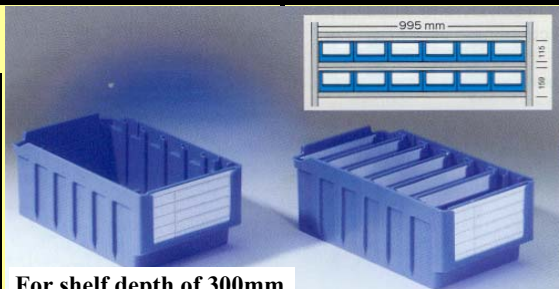

For shelf depth of 500mm

#RK 421

Stock Item.

Blue polystyrene, subdividable into 8 compartments max .,
 6 containers per - 990 mm shelf KF2.

Size: L408 x W162 x H115 mm		Order No
RK 421	1/CTN(10)	RK 421
Labels for front	100/pack	RKE 321
Protective cover	100/pack	RKF 321
Divider suits RK421 & RK521	1/CTN(50)	RKT 5/421
Labels f. back a. dividers	100/pack	RKE 400
Protective cover	100/pack	RKE 400

For shelf depth of 400mm

#RK 321

Stock Item.

Blue polystyrene, subdividable into 6 compartments max .,
 6 containers per - 990 mm shelf KF2.

Size: L290 x W162 x H115 mm		Order No
RK 321	1/CTN(10)	RK 321
Labels for front	100/pack	RKE 321
Protective cover	100/pack	RKF 321
Divider	1/CTN(50)	RKT 321
Labels f. back a. dividers	100/pack	RKE 500 N
Protective cover	100/pack	RKE 500 N