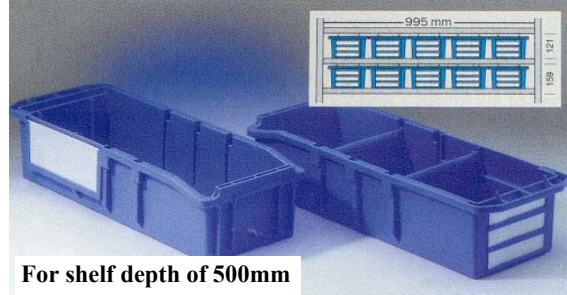

For shelf depth of 300mm

RK 521 B

Non-Stock Item.

Blue polystyrene, subdividable into 10 compartments max .,
 4 containers per shelf.

		Order No.
RK 521 B	L 490 x W 243 x H 115 mm	RK 521 B
Labels for front	100/pack	RKE 321
Protective cover	100/pack	RKF 321
Divider	1	RKT 5/421 B
Labels f. back a. dividers	100/pack	RKE 500 N
Protective cover	100/pack	RKF 500 N

For shelf depth of 500mm

Non-Stock ... Minimum Order will Apply. Lead Time Up To 10 Weeks.

All prices/specifications subject to change without notice.

RK Series Poly Parts Containers

Non-Stock Items ... Minimum Order will Apply. Lead Time Up To 10 Weeks.

RK 522 *Non-Stock Item.*

Blue polystyrene, subdividable into 4 compartments max.,
 5 containers per shelf.

		Order No.
RK 522	L 520 x W 190 x H 121 mm	RK 522 PP
Labels for front	100/pack	RKE 522 S
Protective cover	100/pack	RKF 522 S
Labels for long. side	100/pack	RKE 522 L
Protective cover	100/pack	RKF 522 L
Divider	1	RKT 522 PP