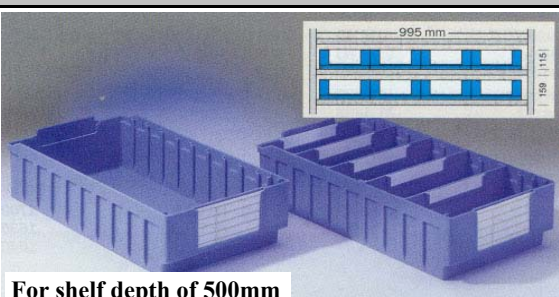

For shelf depth of 400mm

#RK 321

Stock Item.

Blue polystyrene, subdividable into 6 compartments max .,
 6 containers per - 990 mm shelf KF2.

Size: L290 x W162 x H115 mm		Order No
RK 321	1/CTN(10)	RK 321
Labels for front	100/pack	RKE 321
Protective cover	100/pack	RKF 321
Divider	1/CTN(50)	RKT 321
Labels f. back a. dividers	100/pack	RKE 500 N
Protective cover	100/pack	RKE 500 N

For shelf depth of 300mm

RK 521 B

Non-Stock Item.

Blue polystyrene, subdividable into 10 compartments max .,
 4 containers per shelf.

		Order No.
RK 521 B	L 490 x W 243 x H 115 mm	RK 521 B
Labels for front	100/pack	RKE 321
Protective cover	100/pack	RKF 321
Divider	1	RKT 5/421 B
Labels f. back a. dividers	100/pack	RKE 500 N
Protective cover	100/pack	RKF 500 N

For shelf depth of 500mm

Non-Stock ... Minimum Order will Apply. Lead Time Up To 10 Weeks.

All prices/specifications subject to change without notice.

RK Series Poly Parts Containers

Non-Stock Items ... Minimum Order will Apply. Lead Time Up To 10 Weeks.