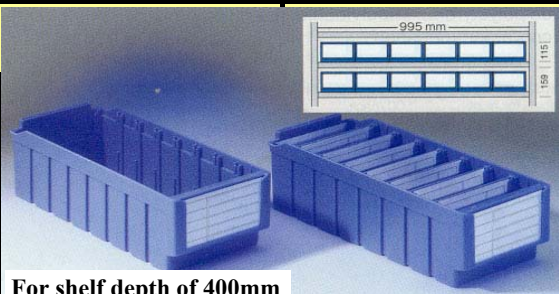

Size: L508 x W162 x H115 mm		Order No
RK 521	1/CTN(10)	RK 521
Labels for front	100/pack	RKE 321
Protective cover	100/pack	RKF 321
Divider suits RK421 & RK521	1/CTN(50)	RKT 5/421
Labels f. back a. dividers	100/pack	RKE 400
Protective cover	100/pack	RKE 400

For shelf depth of 500mm

#RK 421

Stock Item.

Blue polystyrene, subdividable into 8 compartments max .,
 6 containers per - 990 mm shelf KF2.

Size: L408 x W162 x H115 mm		Order No
RK 421	1/CTN(10)	RK 421
Labels for front	100/pack	RKE 321
Protective cover	100/pack	RKF 321
Divider suits RK421 & RK521	1/CTN(50)	RKT 5/421
Labels f. back a. dividers	100/pack	RKE 400
Protective cover	100/pack	RKE 400