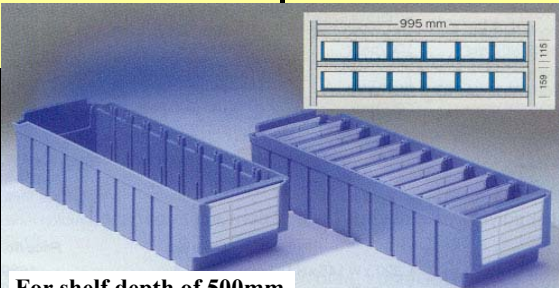

RK Series Poly Parts Containers

for shelf depths 300 to 600, 400 to 800 & 500 to 1000mm (Particularly Suits KF2 Shelving)

#RK 521

Stock Item.

Blue polystyrene, subdividable into 10 compartments max .,
 6 containers per - 990 mm shelf KF2.

Size: L508 x W162 x H115 mm		Order No
RK 521	1/CTN(10)	RK 521
Labels for front	100/pack	RKE 321
Protective cover	100/pack	RKF 321
Divider suits RK421 & RK521	1/CTN(50)	RKT 5/421
Labels f. back a. dividers	100/pack	RKE 400
Protective cover	100/pack	RKE 400

For shelf depth of 500mm

#RK 421

Stock Item.

Blue polystyrene, subdividable into 8 compartments max .,
 6 containers per - 990 mm shelf KF2.

Size: L408 x W162 x H115 mm		Order No
RK 421	1/CTN(10)	RK 421
Labels for front	100/pack	RKE 321
Protective cover	100/pack	RKF 321
Divider suits RK421 & RK521	1/CTN(50)	RKT 5/421
Labels f. back a. dividers	100/pack	RKE 400
Protective cover	100/pack	RKE 400