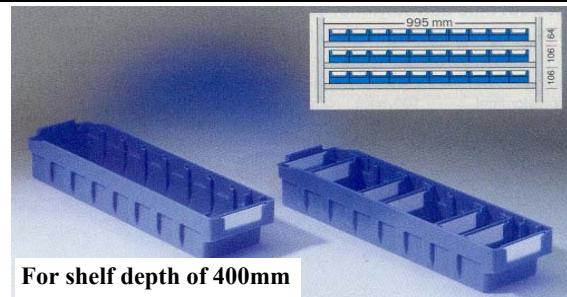

For shelf depth of 500mm

RK 400 *Non-Stock Item.*

Blue polystyrene, subdividable into 8 compartments max.,
6 containers per shelf.

		Order No.
RK 400	L 408 x W 162 x H 66 mm	RK 400
Labels for front	100/pack	RKE 500 N
Protective cover	100/pack	RKF 500 N
Divider	1	RKT 400
Labels f. back a. dividers	100/pack	RKE 400
Protective cover	100/pack	RKF 400