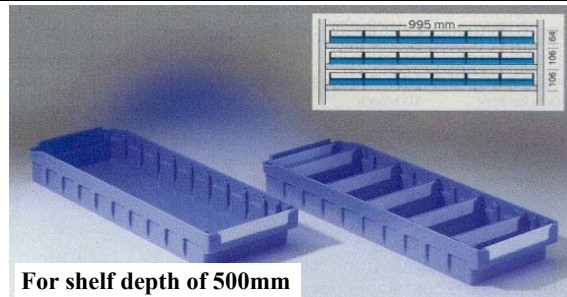

For shelf depth of 500mm

RK 400 S

Blue polystyrene, subdividable into 8 compartments max.,
10 containers per shelf.

		Order No.
RK 400 S	L 390 x W 97 x H 64 mm	RK 400 S
Labels for front	100/pack	RKE 400 S
Protective cover	100/pack	RKF 400 S
Divider	1	RKT 400 S
Labels f. back a. dividers	100/pack	RKE 400 S
Protective cover	100/pack	RKF 400 S