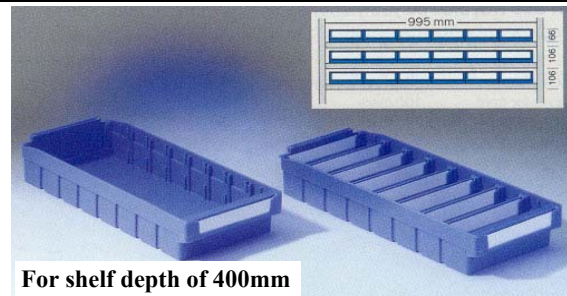

For shelf depth of 400mm

RK 421 B *Non-Stock Item.*

Blue polystyrene, subdividable into 8 compartments max.,
4 containers per shelf.

		Order No.
RK 421 B	L 390 x W 243 x H 115 mm	RK 421 B
Labels for front	100/pack	RKE 321
Protective cover	100/pack	RKF 321
Divider	1	RKT 5/421 B
Labels f. back a. dividers	100/pack	RKE 500 N
Protective cover	100/pack	RKF 500 N