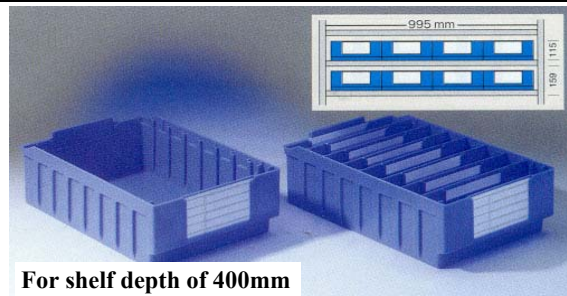

For shelf depth of 400mm

For shelf depth of 400mm

All prices/specifications subject to change without notice.