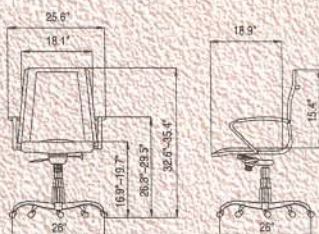

Comfort Zone Range

CZ-724, CZ-725 & CZ-725 sled

- High and Mid back PVC mesh chrome framed chair
- Contemporary chrome base
- PVC mesh for back
- PVC leather look for seat
- Knee tilt with tilt/lock tension control
- Clear lacquered timber panel on chrome armrests
- German gas lift
- 3 year warranty

CZ-725

SPACEPAC
INDUSTRIES Pty. Ltd.
39 Ellen St. Wollongong NSW 2500, AUSTRALIA
Phone: +61 2 4227 3444 • 1300 763 444
Fax: +61 2 4226 2208 • ABN 98 002 454 462
spacepac@spacepac.com.au

comfortline office furniture