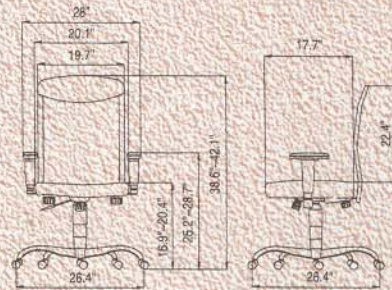

Comfort Zone Range

CZ-727

Medium Back Fabric Mesh Chair

CZ-726

CZ-727

CZ-726

High Back Fabric Mesh Chair

SPACEPAC
INDUSTRIES Pty. Ltd.