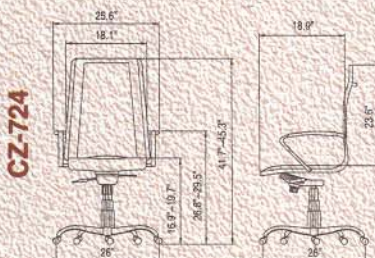

Comfort Zone Range

CZ-724

High Back PVC Mesh Chrome Framed Chair

CZ-724, CZ-725 & CZ-725 sled

- High and Mid back PVC mesh chrome framed chair
- Contemporary chrome base
- PVC mesh for back
- PVC leather look for seat
- Knee tilt with tilt/lock tension control
- Clear lacquered timber panel on chrome armrests
- German gas lift
- 3 year warranty

 *comfortline office furniture*

Contemporary Mesh Seating

CZ-726 & CZ-727

- High and Mid back fabric mesh chair
- Contemporary chrome base
- Fabric mesh for back
- Fabric for seat and top of backrest
- Adjustable back lumbar support – polyurethane material
- Adjustable armrests for height and width
- Armrests rotate 30° inward and outward
- 2 to 1 synchro-tilt with tilt/lock tension control
- Powder coated silver back frame
- German gas lift
- 3 year warranty