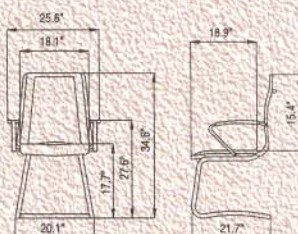

CZ-725 sled

SPACEPAC
INDUSTRIES Pty. Ltd.
39 Ellen St. Wollongong NSW 2500, AUSTRALIA
Phone: +61 2 4227 3444 • 1300 763 444
Fax: +61 2 4226 2208 • ABN 98 002 454 462
spacepac@spacepac.com.au

comfortline office furniture