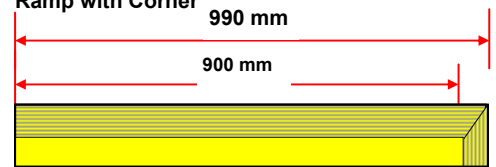

Features of Edging ramps Red and Safety Yellow:

- Cleanstep stops dirt before it can be tracked into your office, workplace or home.
- The unique layered pad has a specially formulated, non-transferring adhesive that removes dirt from shoes and heels (even paws) without inconveniencing the user.
- Cleanstep has been specifically designed for industrial, commercial or residential application and significantly reduces dirt contamination in high traffic areas.
- It's unique design will increase carpet/flooring life and help reduce maintenance and flooring costs.
- Once the top layer is completely used, simply pull on the corner tab, remove the dirty sheet and expose the next clean sheet.
- Low Profile - Each pad contains 60 layers, yet has a profile less than 3mm high.
- Non-skid - The pads are mounted on a non-skid frame that stays put, even on carpet, tile or slippery floors.

Ramp with Corner
SPMCERMPYW-YEL

For single mat:
4 x Ramp
with Corner

For single mat with
one side against wall:
2 x Ramp with Corner +
1 x Ramp no Corner

Part Number	Colour	Qty Pk		
# SPMCERMPBK-BLK	Black - w/ corner	1		
# SPMCERPNC-BLK	Black - no corner	1		
# SPMCERMPRD-RED	Red - w/ corner	1		
# SPMCERPNC-RED	Red - no corner	1		
# SPMCERMPYW-YEL	Yellow - w/ corner	1		
# SPMCERPNC-YEL	Yellow - no corner	1		

For double mat:
4 x Ramp with Corner + 2 x Ramp No Corner

Ramp No Corner

Ramp with Corner

Please email to spacepac@spacepac.com.au for current pricing

All prices/specifications subject to change without notice.