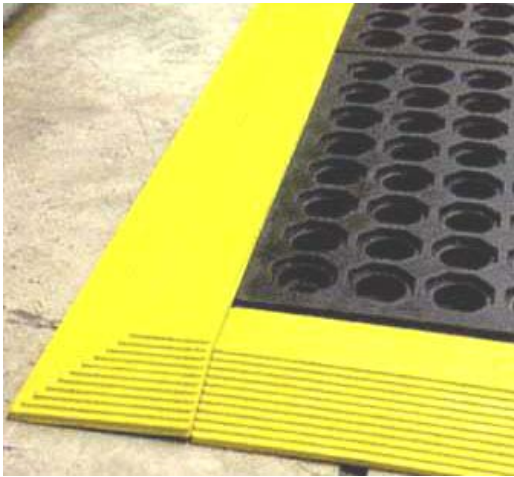

Part Number	Dimension (Width x Length)	Qty Pk		
# SPMG3660BK-BLK	900mm x 1.5m	1		

Rubber Anti-Slip Safety - Step Safe Black

- Raised ribs with scraping cleats remove dirt and food droppings from shoes
- Provides sure footing in wet, greasy areas
- Made of nitrile rubber-ensure resistance to oil and fat
- Safety bevelled edges
- **16.5mm Thickness**

Ramps - # SPMCERMPYW-YEL

Part Number	Dimension (Width x Length)	Qty Pk		
# SPMC3636RD-RED	900 x 900mm Mat	1		

Edging Ramps for 900mm Length Mats

For: # SPMC3636RD-RED; # SPMC3636BK-BLK; # SPMD3636BK-BLK

Available in Black, Red and Safety Yellow

Features of Edging ramps Red and Safety Yellow:

- Cleanstep stops dirt before it can be tracked into your office, workplace or home.
- The unique layered pad has a specially formulated, non-transferring adhesive that removes dirt from shoes and heels (even paws) without inconveniencing the user.
- Cleanstep has been specifically designed for industrial, commercial or residential application and significantly reduces dirt contamination in high traffic areas.
- It's unique design will increase carpet/flooring life and help reduce maintenance and flooring costs.
- Once the top layer is completely used, simply pull on the corner tab, remove the dirty sheet and expose the next clean sheet.
- Low Profile - Each pad contains 60 layers, yet has a profile less than 3mm high.
- Non-skid - The pads are mounted on a non-skid frame that stays put, even on carpet, tile or slippery floors.

Ramp with Corner
SPMCERMPYW-YEL

For single mat:
4 x Ramp
with Corner

For single mat with
one side against wall:
2 x Ramp with Corner +
1 x Ramp no Corner

Part Number	Colour	Qty Pk		
# SPMCERMPBK-BLK	Black - w/ corner	1		
# SPMCERPNC-BLK	Black - no corner	1		
# SPMCERMPRD-RED	Red - w/ corner	1		
# SPMCERPNC-RED	Red - no corner	1		
# SPMCERMPYW-YEL	Yellow - w/ corner	1		
# SPMCERPNC-YEL	Yellow - no corner	1		