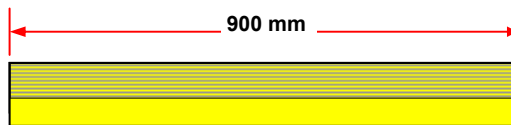

Features of Edging ramps Red and Safety Yellow:

- Cleanstep stops dirt before it can be tracked into your office, workplace or home.
- The unique layered pad has a specially formulated, non-transferring adhesive that removes dirt from shoes and heels (even paws) without inconveniencing the user.
- Cleanstep has been specifically designed for industrial, commercial or residential application and significantly reduces dirt contamination in high traffic areas.
- It's unique design will increase carpet/flooring life and help reduce maintenance and flooring costs.
- Once the top layer is completely used, simply pull on the corner tab, remove the dirty sheet and expose the next clean sheet.
- Low Profile - Each pad contains 60 layers, yet has a profile less than 3mm high.
- Non-skid - The pads are mounted on a non-skid frame that stays put, even on carpet, tile or slippery floors.

Ramp with Corner
SPMCERMPYW-YEL

For single mat:
4 x Ramp
with Corner

For single mat with
one side against wall:
2 x Ramp with Corner +
1 x Ramp no Corner

Part Number	Colour	Qty Pk		
# SPMCERMPBK-BLK	Black - w/ corner	1		
# SPMCERPNC-BLK	Black - no corner	1		
# SPMCERMPRD-RED	Red - w/ corner	1		
# SPMCERPNC-RED	Red - no corner	1		
# SPMCERMPYW-YEL	Yellow - w/ corner	1		
# SPMCERPNC-YEL	Yellow - no corner	1		

For double mat:
4 x Ramp with Corner + 2 x Ramp No Corner

Ramp No Corner

Ramp with Corner

Please email to spacepac@spacepac.com.au for current pricing

All prices/specifications subject to change without notice.