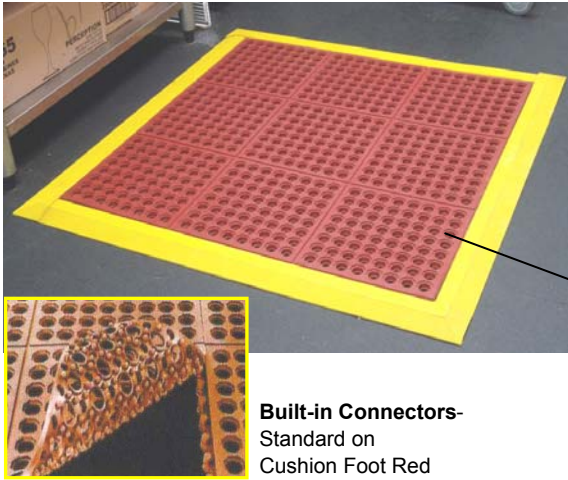

Part Number	Dimension (Width x Length)	Qty Pk		
# SPMZ3660RD-RED	900mm x 1.5m	1		

Safewalk Black

- A pure rubber runner with large holes as well as nibs underneath that helps promote drainage.
- Ideal for behind bars, at work benches or anywhere there is constant standing and where liquid spillage occurs.
- Safe, non slip and comfortable to stand on, the low profile of this economically priced mat lessens the possibility of trips or stumbles.
- **12mm Thickness**

Part Number	Dimension (Width x Length)	Qty Pk		
# SPMG3660BK-BLK	900mm x 1.5m	1		

Rubber Anti-Slip Safety - Step Safe Black

- Raised ribs with scraping cleats remove dirt and food droppings from shoes
- Provides sure footing in wet, greasy areas
- Made of nitrile rubber-ensure resistance to oil and fat
- Safety bevelled edges
- **16.5mm Thickness**

ADD 10% GST AUSTRALIA ONLY

Kitchen / Bar / Food Processing Mats

Cushion Foot Red - Kitchen Matting

Built-in Connectors-
Standard on
Cushion Foot Red

- Resilient grease proof nitrile rubber mat.
- Large drainage holes ensures mat is always dry.
- Rubber cushion surface helps prevent glass and crockery breakage.
- Built in connectors.
- Ramps available in matching black, red or easy-see Yellow (as illustrated),
- Ten Year manufacturers warranty. **• 15mm Thickness**