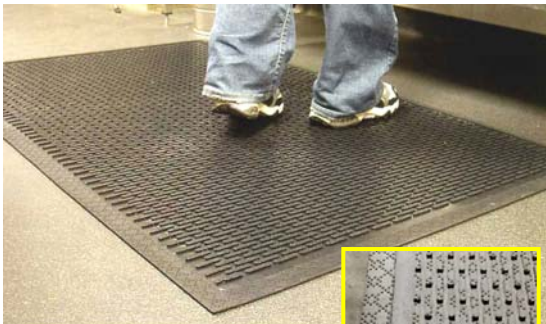

At least 40% Nitrile content added to natural or synthetic rubber ensures far superior grease resistance.

In addition, mats should drain well, as there is a prevalence of liquid spillage in kitchens.

And, from a safety perspective, good ramping, with a gentle slope along all edges where traffic may walk on and off the mat, is an essential to prevent trips.

Comfort Zone Red - Kitchen Greaseproof

- Resilient grease proof nitrile rubber mat.
- Large drainage holes ensures mat is always dry.
- Rubber cushion surface helps prevent glass and crockery breakage.
- Edge all four sides to help minimise the possibility of tripping.
- Ten Year manufacturers warranty.
- **17mm Thickness**

Part Number	Dimension (Width x Length)	Qty Pk		
# SPMZ3660RD-RED	900mm x 1.5m	1		

Safewalk Black

- A pure rubber runner with large holes as well as nibs underneath that helps promote drainage.
- Ideal for behind bars, at work benches or anywhere there is constant standing and where liquid spillage occurs.
- Safe, non slip and comfortable to stand on, the low profile of this economically priced mat lessens the possibility of trips or stumbles.
- **12mm Thickness**

Part Number	Dimension (Width x Length)	Qty Pk		
# SPMG3660BK-BLK	900mm x 1.5m	1		

Rubber Anti-Slip Safety - Step Safe Black

- Raised ribs with scraping cleats remove dirt and food droppings from shoes
- Provides sure footing in wet, greasy areas
- Made of nitrile rubber-ensure resistance to oil and fat
- Safety bevelled edges
- **16.5mm Thickness**