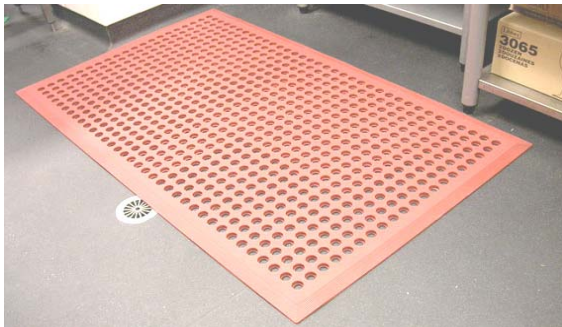

At least 40% Nitrile content added to natural or synthetic rubber ensures far superior grease resistance.

In addition, mats should drain well, as there is a prevalence of liquid spillage in kitchens.

And, from a safety perspective, good ramping, with a gentle slope along all edges where traffic may walk on and off the mat, is an essential to prevent trips.

Comfort Zone Red - Kitchen Greaseproof

- Resilient grease proof nitrile rubber mat.
- Large drainage holes ensures mat is always dry.
- Rubber cushion surface helps prevent glass and crockery breakage.
- Edge all four sides to help minimise the possibility of tripping.
- Ten Year manufacturers warranty.
- **17mm Thickness**

Part Number	Dimension (Width x Length)	Qty Pk		
# SPMZ3660RD-RED	900mm x 1.5m	1		

Safewalk Black

- A pure rubber runner with large holes as well as nibs underneath that helps promote drainage.
- Ideal for behind bars, at work benches or anywhere there is constant standing and where liquid spillage occurs.
- Safe, non slip and comfortable to stand on, the low profile of this economically priced mat lessens the possibility of trips or stumbles.
- **12mm Thickness**

Part Number	Dimension (Width x Length)	Qty Pk		
# SPMG3660BK-BLK	900mm x 1.5m	1		

Rubber Anti-Slip Safety - Step Safe Black

- Raised ribs with scraping cleats remove dirt and food droppings from shoes
- Provides sure footing in wet, greasy areas
- Made of nitrile rubber-ensure resistance to oil and fat
- Safety bevelled edges
- **16.5mm Thickness**