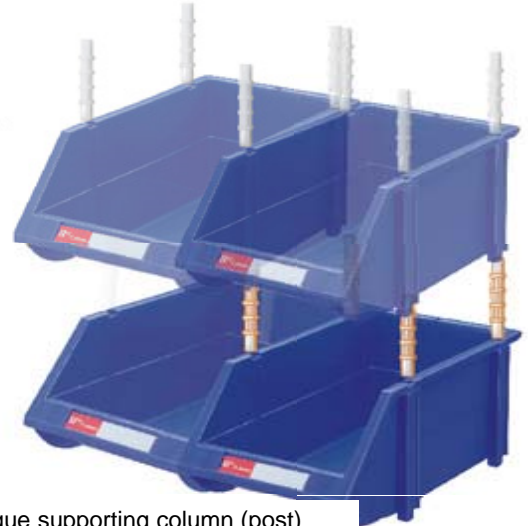

# JIFFICAB: SMALL PART AND STORAGE BINS

## Free Standing Storage Bins

Unique Supporting Columns:

1. Newly improved supporting columns increase the loading capacity and the stability.
2. Easy to store and retrieve objects.
3. The inclined faceplate with the tag is easy to recognise.
4. Can be connected side-by-side by using its reinforced side grooves and rails.

Inclined faceplate with tag

Can be connected side-by-side - Lock Together

Can be used with other type of display racks.

Ultra-large Capacity

34 mm

Small unique supporting column (post) apply to: # HB-1218 and # HB-1525