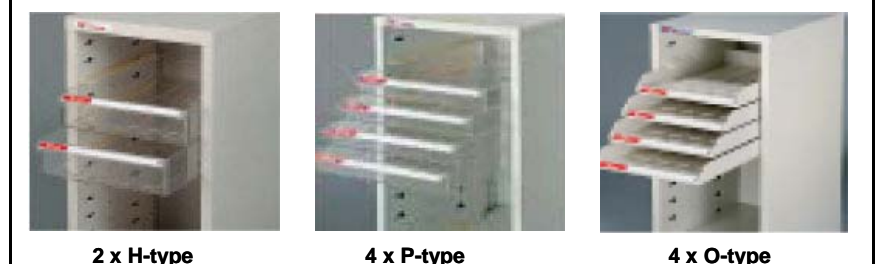

CA3 drawer Size Internal Dimensions			
Type	Wide (mm)	Deep (mm)	High (mm)
A3-P	428	327	38

All prices/specifications subject to change without notice

Add 10% GST Australia only - Freight Additional