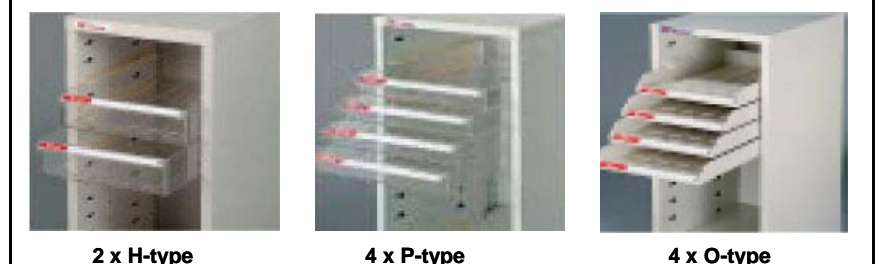

**Drawers are Available in 3 different sizes of your choice.**  
**4xP-type = 4xO-type = 2xH-type**

CA3 drawer Size Internal Dimensions			
Type	Wide (mm)	Deep (mm)	High (mm)
CA3-P	428	327	38

All prices/specifications subject to change without notice