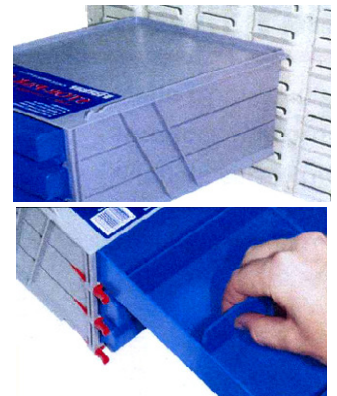

Replaces all previous versions

STOR-PAKS

IH060R

IH061B

IH062Y

IH063G

- Made from Tough polypropylene
- Angled front for easy access
- Stackable
- Six sizes, 4 colours to suit your needs
- Will fit louvre panel
- I.D. Slots
- Ideal for small parts storage and commercial

IH064G

IH065R

IH086

- Made from Tough polypropylene
- 3 lockable drawers
- Stackable
- 2 removable dividers per drawer
- Will fit louvre panel
- I.D. Slots
- Ideal for small parts storage and commercial

Lockable drawers can be divided

Code	Description	Dimensions (W x D x H)mm	Price (ex GST)	Price (inc GST)
# 1H060R	Stor-Pak 5	100 x 115 x 60	Please email to spacepac@spacepac.com.au for current pricing	
# 1H061B	Stor-Pak 10	100 x 170 x 85		
# 1H062Y	Stor-Pak 25	133 x 220 x 125		
# 1H063G	Stor-Pak 60	200 x 275 x 165 (can be divided)		
# 1H064G	Stor-Pak 120	410 x 275 x 165 (can be divided)		
# 1H065R	Stor-Pak 240	410 x 440 x 210 (can be divided)		
# 1H086	Stor-Pak 60 with three drawers	410 x 440 x 210 (can be divided)		

All prices/specifications subject to change without notice.

Add 10%GST Australia only

LOUVRE PANEL

IH083

460W x 460Hmm

- Made from tough abs plastic
- Interlocking corners
- Multiple screw mounting holes
- Lightweight but super strong
- For stor-paks, visi-paks, drawer organisers etc
- Ideal for handyman, tradesman, office, home & vehicles