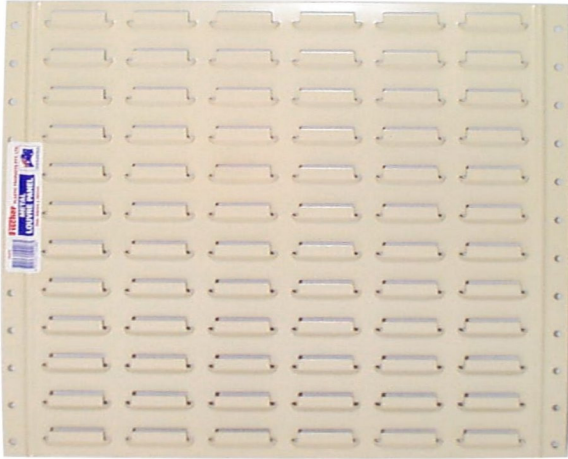

Replaces all previous versions

STOR-PAKS

IH060R

IH061B

IH062Y

IH063G

- Made from Tough polypropylene
- Angled front for easy access
- Stackable
- Six sizes, 4 colours to suit your needs
- Will fit louvre panel
- I.D. Slots
- Ideal for small parts storage and commercial

IH064G

IH065R

IH086

- Made from Tough polypropylene
- 3 lockable drawers
- Stackable
- 2 removable dividers per drawer
- Will fit louvre panel
- I.D. Slots
- Ideal for small parts storage and commercial

Lockable drawers can be divided

Code	Description	Dimensions (W x D x H)mm	Price (ex GST)	Price (inc GST)
# 1H060R	Stor-Pak 5	100 x 115 x 60	Please email to spacepac@spacepac.com.au for current pricing	
# 1H061B	Stor-Pak 10	100 x 170 x 85		
# 1H062Y	Stor-Pak 25	133 x 220 x 125		
# 1H063G	Stor-Pak 60	200 x 275 x 165 (can be divided)		
# 1H064G	Stor-Pak 120	410 x 275 x 165 (can be divided)		
# 1H065R	Stor-Pak 240	410 x 440 x 210 (can be divided)		
# 1H086	Stor-Pak 60 with three drawers	410 x 440 x 210 (can be divided)		

All prices/specifications subject to change without notice.

Add 10%GST Australia only

LOUVRE PANEL

IH083

460W x 460Hmm

- Made from tough abs plastic
- Interlocking corners
- Multiple screw mounting holes
- Lightweight but super strong
- For stor-paks, visi-paks, drawer organisers etc
- Ideal for handyman, tradesman, office, home & vehicles