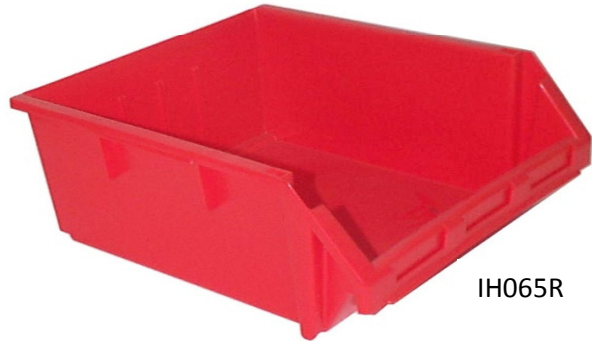

Replaces all previous versions

STOR-PAKS

IH060R

IH061B

IH062Y

IH063G

- Made from Tough polypropylene
- Angled front for easy access
- Stackable
- Six sizes, 4 colours to suit your needs
- Will fit louvre panel
- I.D. Slots
- Ideal for small parts storage and commercial

IH064G

IH065R

IH086

- Made from Tough polypropylene
- 3 lockable drawers
- Stackable
- 2 removable dividers per drawer
- Will fit louvre panel
- I.D. Slots
- Ideal for small parts storage and commercial

Lockable drawers can be divided

All prices/specifications subject to change without notice.

Add 10%GST Australia only

LOUVRE PANEL

IH083

460W x 460Hmm

- Made from tough abs plastic
- Interlocking corners
- Multiple screw mounting holes
- Lightweight but super strong
- For stor-paks, visi-paks, drawer organisers etc
- Ideal for handyman, tradesman, office, home & vehicles

IH082

460W x 150Hmm

VISI-PAKS

- Will fit louvre panel
- Will interlock side by side
- Stackable
- Protect goods from dirt & dust
- Screw mount holes
- Drawer tilts or can be removed,
- Ideal for small parts storage and commercial