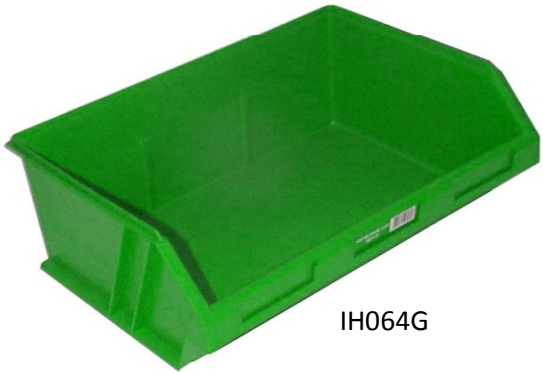

Replaces all previous versions

STOR-PAKS

IH060R

IH061B

IH062Y

IH063G

- Made from Tough polypropylene
- Angled front for easy access
- Stackable
- Six sizes, 4 colours to suit your needs
- Will fit louvre panel
- I.D. Slots
- Ideal for small parts storage and commercial

IH064G

IH065R

IH086

- Made from Tough polypropylene
- 3 lockable drawers
- Stackable
- 2 removable dividers per drawer
- Will fit louvre panel
- I.D. Slots
- Ideal for small parts storage and commercial

Lockable drawers can be divided

Code	Description	Dimensions (W x D x H)mm	Price (ex GST)	Price (inc GST)
# 1H060R	Stor-Pak 5	100 x 115 x 60	Please email to spacepac@spacepac.com.au for current pricing	
# 1H061B	Stor-Pak 10	100 x 170 x 85		
# 1H062Y	Stor-Pak 25	133 x 220 x 125		
# 1H063G	Stor-Pak 60	200 x 275 x 165 (can be divided)		
# 1H064G	Stor-Pak 120	410 x 275 x 165 (can be divided)		
# 1H065R	Stor-Pak 240	410 x 440 x 210 (can be divided)		
# 1H086	Stor-Pak 60 with three drawers	410 x 440 x 210 (can be divided)		

All prices/specifications subject to change without notice.

Add 10%GST Australia only

LOUVRE PANEL

IH083

460W x 460Hmm

- Made from tough abs plastic
- Interlocking corners
- Multiple screw mounting holes
- Lightweight but super strong
- For stor-paks, visi-paks, drawer organisers etc
- Ideal for handyman, tradesman, office, home & vehicles