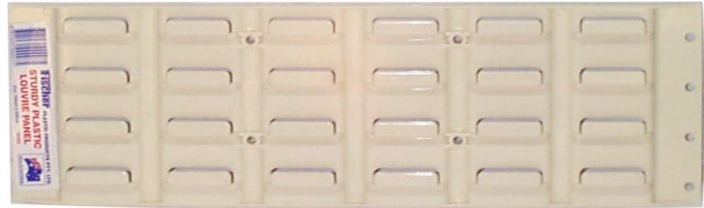

IH064G

IH065R

IH086

- Made from Tough polypropylene
- 3 lockable drawers
- Stackable
- 2 removable dividers per drawer
- Will fit louvre panel
- I.D. Slots
- Ideal for small parts storage and commercial

Lockable drawers can be divided

Code	Description	Dimensions (W x D x H)mm	Price (ex GST)	Price (inc GST)
# 1H060R	Stor-Pak 5	100 x 115 x 60	Please email to spacepac@spacepac.com.au for current pricing	
# 1H061B	Stor-Pak 10	100 x 170 x 85		
# 1H062Y	Stor-Pak 25	133 x 220 x 125		
# 1H063G	Stor-Pak 60	200 x 275 x 165 (can be divided)		
# 1H064G	Stor-Pak 120	410 x 275 x 165 (can be divided)		
# 1H065R	Stor-Pak 240	410 x 440 x 210 (can be divided)		
# 1H086	Stor-Pak 60 with three drawers	410 x 440 x 210 (can be divided)		

All prices/specifications subject to change without notice.

Add 10%GST Australia only

LOUVRE PANEL

IH083

460W x 460Hmm

- Made from tough abs plastic
- Interlocking corners
- Multiple screw mounting holes
- Lightweight but super strong
- For stor-paks, visi-paks, drawer organisers etc
- Ideal for handyman, tradesman, office, home & vehicles

IH082

460W x 150Hmm

VISI-PAKS

- Will fit louvre panel
- Will interlock side by side
- Stackable
- Protect goods from dirt & dust
- Screw mount holes
- Drawer tilts or can be removed,
- Ideal for small parts storage and commercial