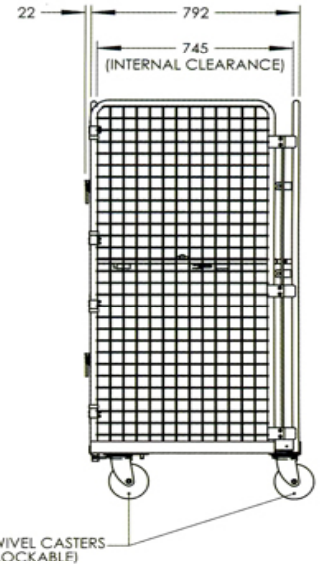

# Laundry and Goods Trolley

This general purpose Goods Trolley offers the space saving benefit of being able to be collapsed easily for storage when not in use.

Fitted with a fold up upper shelf and 270 degree opening lockable gates. If required, these gates can be removed to create an open trolley.

The trolley can be used in a single or two shelf configuration.

This Goods Trolley is fitted with 4 x 150mm diameter swivel castors for easy manoeuvrability, with two castors fitted with brakes.

**Also available with : (POA)**

- Towhitch and Pneumatic Castors
- Weatherproof Vinyl Cover
- 6 Wheel Configuration

**SPECIFICATIONS:**

- \* Load Capacity 500kg (evenly distributed)
- \* Unit Weight 94kg \* Powder Coated Finish
- \* Colours available: Cream, Off White, Grey or Dark Blue
- \* Other colours - POA

Part Number	Internal Dimensions	Internal Height	Overall Dimensions	
# SPRGT-01	1030mm Width 750mm Depth	650mm Upper Shelf 780mm Lower Shelf	1100 mm Width 800 mm Depth 1700 mm Height	Please email to spacepac@spacepac.com.au for current pricing