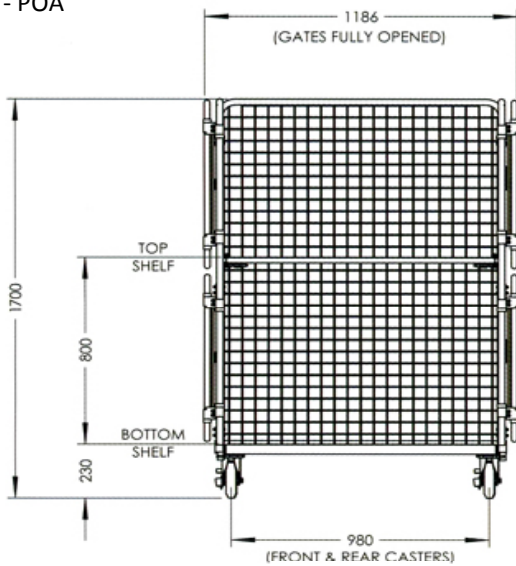

The trolley can be used in a single or two shelf configuration.

This Goods Trolley is fitted with 4 x 150mm diameter swivel castors for easy manoeuvrability, with two castors fitted with brakes.

**Also available with : (POA)**

- Towhitch and Pneumatic Castors
- Weatherproof Vinyl Cover
- 6 Wheel Configuration

**SPECIFICATIONS:**

- \* Load Capacity 500kg (evenly distributed)
- \* Unit Weight 94kg \* Powder Coated Finish
- \* Colours available: Cream, Off White, Grey or Dark Blue
- \* Other colours - POA

Part Number	Internal Dimensions	Internal Height	Overall Dimensions	
# SPRGT-01	1030mm Width 750mm Depth	650mm Upper Shelf 780mm Lower Shelf	1100 mm Width 800 mm Depth 1700 mm Height	Please email to spacepac@spacepac.com.au for current pricing