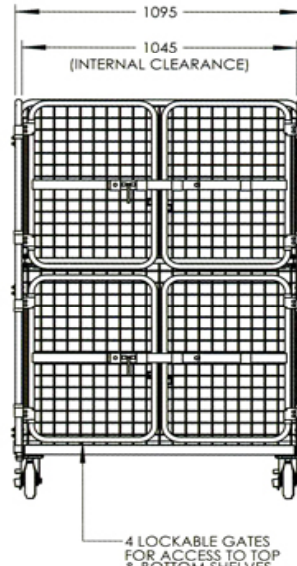

# Laundry and Goods Trolley

This general purpose Goods Trolley offers the space saving benefit of being able to be collapsed easily for storage when not in use.

Fitted with a fold up upper shelf and 270 degree opening lockable gates. If required, these gates can be removed to create an open trolley.

The trolley can be used in a single or two shelf configuration.

This Goods Trolley is fitted with 4 x 150mm diameter swivel castors for easy manoeuvrability, with two castors fitted with brakes.

**Also available with : (POA)**

- Towhitch and Pneumatic Castors
- Weatherproof Vinyl Cover
- 6 Wheel Configuration

**SPECIFICATIONS:**

- \* Load Capacity 500kg (evenly distributed)
- \* Unit Weight 94kg \* Powder Coated Finish
- \* Colours available: Cream, Off White, Grey or Dark Blue
- \* Other colours - POA

Part Number	Internal Dimensions	Internal Height	Overall Dimensions	
# SPRGT-01	1030mm Width 750mm Depth	650mm Upper Shelf 780mm Lower Shelf	1100 mm Width 800 mm Depth 1700 mm Height	Please email to spacepac@spacepac.com.au for current pricing