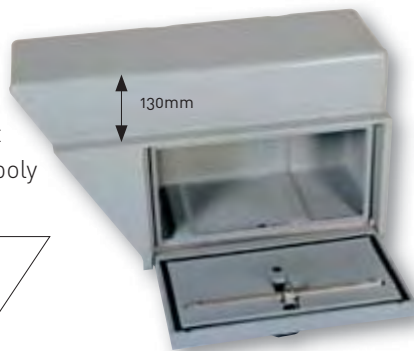

underbody rope boxes

features

- Lockable
- Weather resistant
- Extremely tough poly

orientation

Colours: Grey

Code	Description	Dimensions (approx mm)		
		Length	Width	Height
414	Underbody Rope Box 365-A	365 (Base) 585 (Top)	365 (Door) 585 (Body)	440
416	Underbody Rope Box 365-B	365 (Base) 585 (Top)	365 (Door) 585 (Body)	440
409	Underbody Rope Box 550-A	520 (Base) 750 (Top)	35 (Door) 240 (Body)	440
411	Underbody Rope Box 550-B	520 (Base) 750 (Top)	35 (Door) 240 (Body)	440

pannier sportz

features

- Stylish design
- Lockable
- Extremely tough poly

orientation

storage pods

features

- Secure 3 point locking system
- Weather resistant foam seal
- Extremely tough poly

Colours: Grey

Code	Description	Dimensions (approx mm)		
		Length	Width	Height
403	Storage Pod - Large	1050	450 (Base) 330 (Top)	245 (Front) 600 (Back)
406	Storage Pod - Small	700	450 (Base) 330 (Top)	245 (Front) 600 (Back)