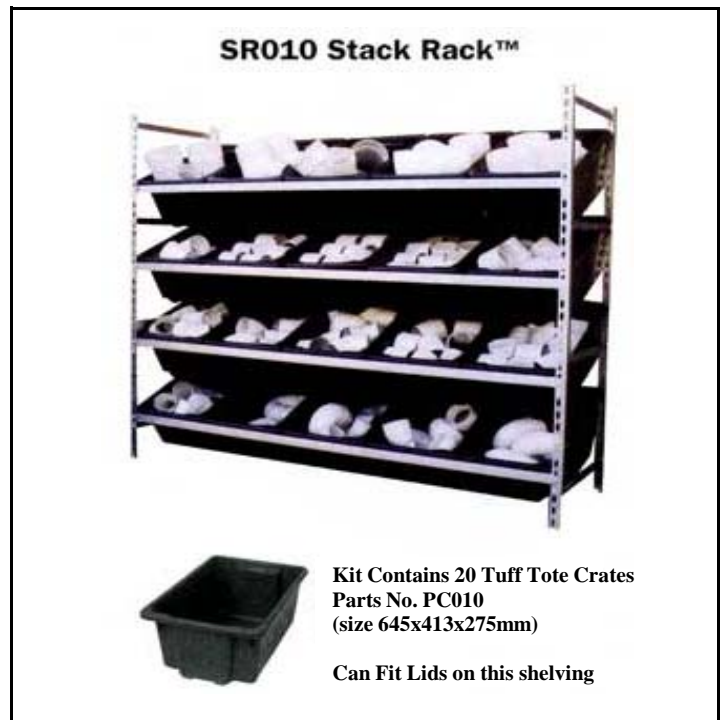

Part No.	Aprox. Assembled Racks Size	Crates in Kit	Beams in Kit	Beam Levels
# SR010	L x D x H (mm) 2250 x 650 x 1800	20	8	4

DIRECT TO YOU - SHIPPED AUSTRALIA WIDE

All prices / specifications subject to change without notice. [Email to spacepac@spacepac.com.au](mailto:spacepac@spacepac.com.au) for current pricing