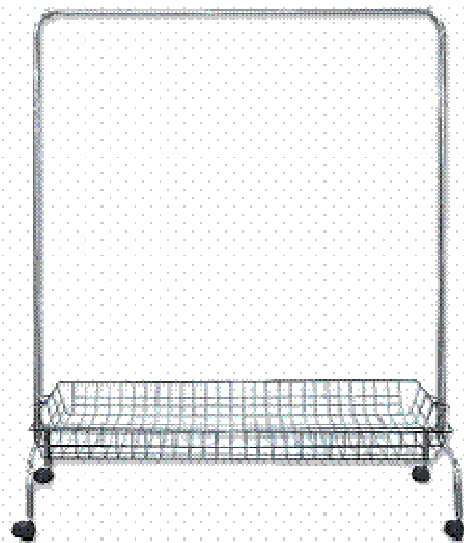

Replaces all previous versions

SPECIAL - Shopfittings

WHILE STOCK LASTS

SOLD

NOW : \$ 100.00 + GST
WAS : \$ ~~150.00~~ + GST

Standard 4 Way Rack

Product Code: # K12

4 way rack with 2 straight and 2 waterfall arms.
 Adjustable from 1260mm to 1860mm high.
 Straight arms include ticket holders.
 Polished chrome Finish

NOW : \$ 15.00 + GST
WAS : \$ ~~19.00~~ + GST

8-10 FEMALE PLASTIC TORSO

Product Code: # PT109S

Height: 770mm ; Bust: 780mm ; Waist: 580mm ; Hip: 800mm
 COLOUR: Skin ; No Flange
 Made from high quality, durable plastic
 Torso is ideal for shelf or counter top garment display

NOW : \$ 150.00 + GST
WAS : \$ ~~170.50~~ + GST

SOLD

RACK HEAVY DUTY DOUBLE

Product Code: # K40

1520 X 510 X 1680mm Adjustable
 Polished chrome Finish

NOW : \$ 99.00 + GST
WAS : \$ ~~115.00~~ + GST

PORTABLE RACK WITH UNDER BASKET

Product Code: # R110

Polished chrome Finish