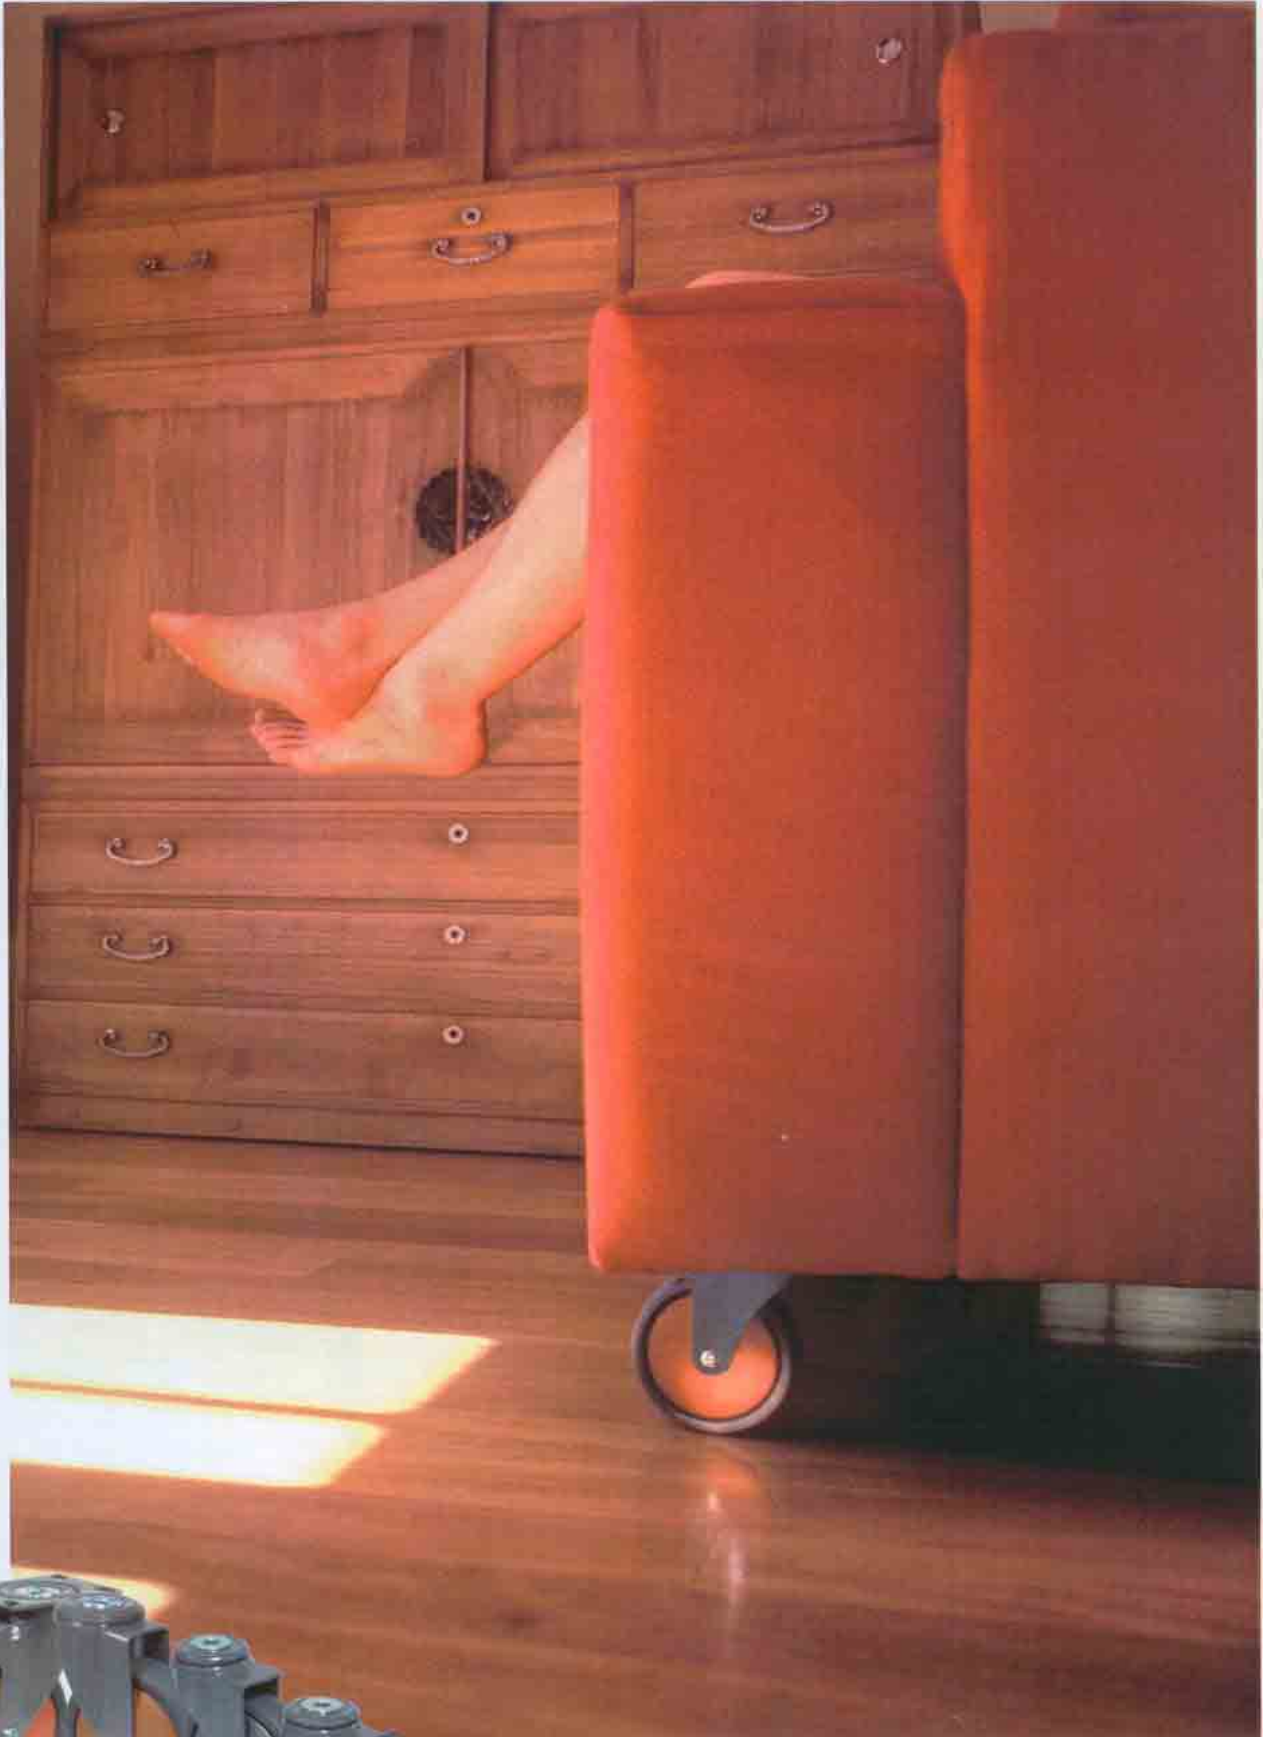

Replaces all previous versions

Effective 1st July 2004

HÄFELE

Larger wheel sizes roll more easily. Smaller wheel sizes are more discreet