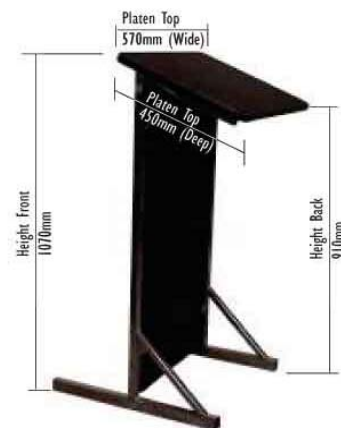

### SPECIFICATIONS

- Laminate finish with powdercoated steel side supports, solid front panel.
- Sloping platen top with lip to retain documents, pens, notebook PC etc.
- Black laminate finish
- Black uprights
- Attractive and economical
- Sturdy construction
- Gooseneck microphone holder for platen top available as optional extra.

IMAGE Select lectern

**To Order Just Call: 1300 763 444 or Fax: 02 4226 2208**

All prices/specifications subject to change without notice.