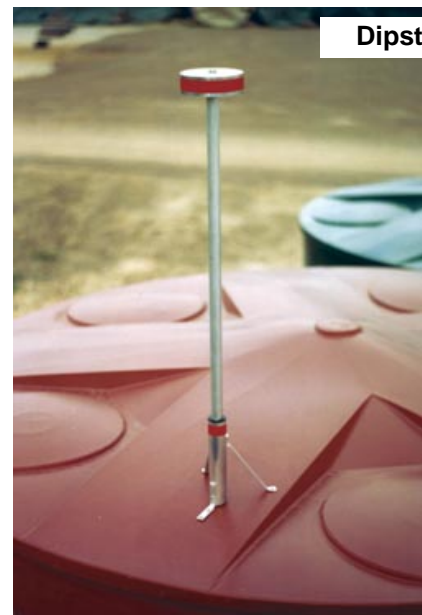

Dipstik

All prices/specifications subject to change without notice

Add 10% GST - Australia Only