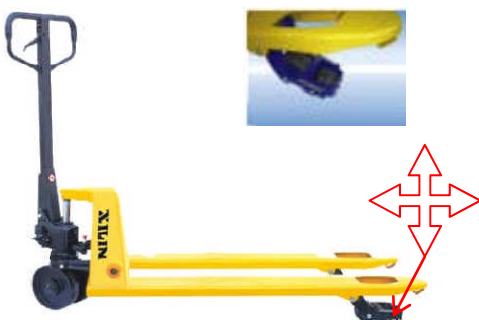

Traverse Pallet Truck - 2500 kg, 685 Wide

- 4 directional movement
- Powdercoated dark blue and yellow
- spring loaded locking of steer wheel mechanism
- Fork Length: 1150mm, Width Over Forks: 685mm

Part Number	Dimensions (mm)	Lift Height	Capacity	Unit Weight	
# WTR685SPW	685 x 1150 x 85	200 mm	2500 kg	106 kg	

Please email to spacepac@spacepac.com.au for current pricing

All prices/specifications subject to change without notice.