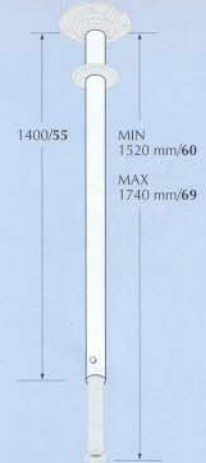

PROFESSIONAL

Accessoires: TVB 530/540/700/736/750

VCR-adapter

VRS 045

Accessoires

TVB 530
TVB 540

TVB 530
TVB 540

TVB 700/736
TVB 800/807

TVB 700/736
TVB 800/807

TVB 700/736
TVB 800/807

● 8505880
○ 8505881

● 8505890
○ 8505891

● 8507881

● 8507882

● 8507883

mm/inch