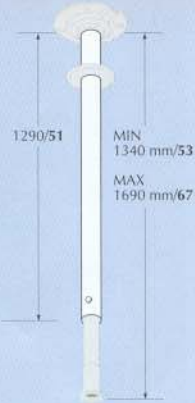

PROFESSIONAL

Accessoires: TVB 530/540/700/736/750

VCR-adapter

VRS 045

Accessoires

TVB 530
TVB 540

TVB 530
TVB 540

TVB 700/736
TVB 800/807

TVB 700/736
TVB 800/807

TVB 700/736
TVB 800/807

● 8505880
○ 8505881

● 8505890
○ 8505891

● 8507881

● 8507882

● 8507883

mm/inch