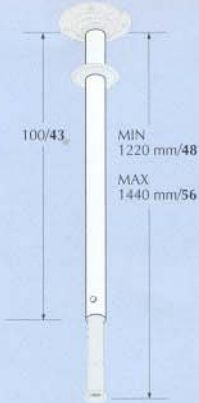

PROFESSIONAL

Accessoires: TVB 530/540/700/736/750

VCR-adapter

VRS 045

Accessoires

TVB 530
TVB 540

TVB 530
TVB 540

TVB 700/736
TVB 800/807

TVB 700/736
TVB 800/807

TVB 700/736
TVB 800/807

● 8505880
○ 8505881

● 8505890
○ 8505891

● 8507881

● 8507882

● 8507883

mm/inch