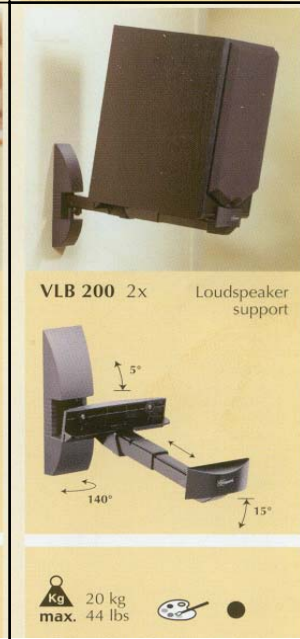

Replaces all previous versions

Effective 1st July 2005

Vogel's® Evolution - Loud Speaker Supports and Stands

LOUD SPEAKER SUPPORTS

Code	Description	Colour		
VLB1015S	Small centre speaker support, max 1.5kg	Silver		
VLB1025S	Suits wall/ceiling/inclined wall,Max 1.5kg	Silver		
VLB50	Small speakers, max 5kg	Black		
VLB50W	Small speakers, max 5kg	White		
VLB50S	Small speakers, max 5kg	Silver		
VLB100	Medium speakers, max 25kg	Black		
VLB200	Medium speakers, max 20kg	Black		

All prices/specifications subject to change without notice.

Replaces all previous versions

Effective 1st July 2005

Vogel's® Evolution - Loud Speaker Supports and Stands

LOUD SPEAKER STANDS

Unique Cable Inlay System (CIS)

GIO design Award

The adjustable system
to fit your interior design

		<p>VLS 105 2x Loudspeaker stand</p>  <p>Home Cinema</p>	<p>VLS 120 2x Loudspeaker stand</p>  <p>GIO Design Award</p> <p>+90° -45°</p> <p>Home Cinema</p>
<p>VLS 45 2x Loudspeaker stand</p> 	<p>VLS 60 2x Loudspeaker stand</p> 		
<p>Kg 25 kg max. 55 lbs</p> <p>I ↑ 45 cm/18"</p> 	<p>Kg 25 kg max. 55 lbs</p> <p>I ↑ 60 cm/24"</p> 	<p>Kg 1.5 kg max. 3.3 lbs</p> <p>I ↑ 103 cm/40"</p> 	<p>Kg 3 kg max. 7 lbs</p> <p>I ↑ min. 77 cm/31" max. 132 cm/52"</p> 

Code		Colour		
VLS45	Holds max 25kg - 20x20cm top plate	Black		
VLS60	Holds max 25kg - 17.5x17.5cm top plate	Black		
VLS105	Holds max 1.5kg – height 103cm	Black		
VLS105S	Holds max 1.5kg – height 103cm	Silver		
VLS107S	Holds max 1.5kg – height 60-104cm	Silver		
VLS120	Holds max 3kg - height 77-132cm	Black		
VLS120S	Holds max 3kg - height 77-132cm	Silver		