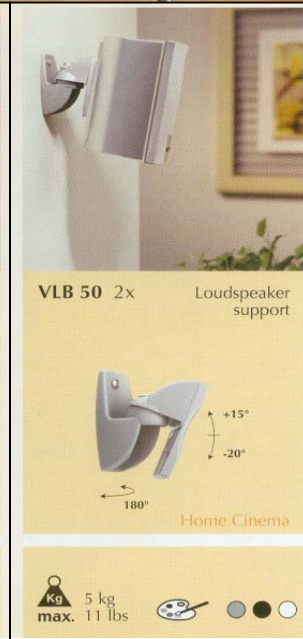

Replaces all previous versions

Effective 1st July 2005

Vogel's® Evolution - Loud Speaker Supports and Stands

LOUD SPEAKER SUPPORTS

Code	Description	Colour		
VLB1015S	Small centre speaker support, max 1.5kg	Silver		
VLB1025S	Suits wall/ceiling/inclined wall,Max 1.5kg	Silver		
VLB50	Small speakers, max 5kg	Black		
VLB50W	Small speakers, max 5kg	White		
VLB50S	Small speakers, max 5kg	Silver		
VLB100	Medium speakers, max 25kg	Black		
VLB200	Medium speakers, max 20kg	Black		

GIO design Award

The adjustable system
to fit your interior design

		<p>VLS 105 2x Loudspeaker stand</p>  <p>Home Cinema</p>	<p>VLS 120 2x Loudspeaker stand</p>  <p>GIO Design Award</p> <p>+90° -45°</p> <p>Home Cinema</p>
<p>VLS 45 2x Loudspeaker stand</p> 	<p>VLS 60 2x Loudspeaker stand</p> 		
<p>Kg 25 kg max. 55 lbs</p> <p>I ↑ 45 cm/18"</p> 	<p>Kg 25 kg max. 55 lbs</p> <p>I ↑ 60 cm/24"</p> 	<p>Kg 1.5 kg max. 3.3 lbs</p> <p>I ↑ 103 cm/40"</p> 	<p>Kg 3 kg max. 7 lbs</p> <p>I ↑ min. 77 cm/31" max. 132 cm/52"</p> 

Code		Colour		
VLS45	Holds max 25kg - 20x20cm top plate	Black		
VLS60	Holds max 25kg - 17.5x17.5cm top plate	Black		
VLS105	Holds max 1.5kg – height 103cm	Black		
VLS105S	Holds max 1.5kg – height 103cm	Silver		
VLS107S	Holds max 1.5kg – height 60-104cm	Silver		
VLS120	Holds max 3kg - height 77-132cm	Black		
VLS120S	Holds max 3kg - height 77-132cm	Silver		