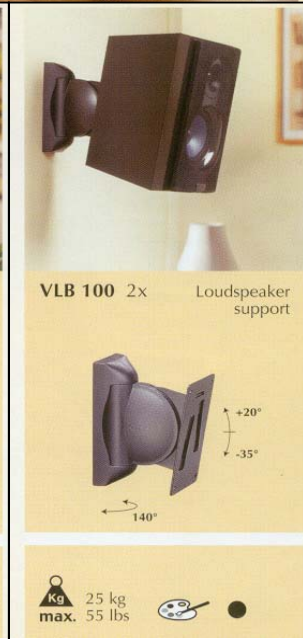

Replaces all previous versions

Effective 1st July 2005

Vogel's® Evolution - Loud Speaker Supports and Stands

LOUD SPEAKER SUPPORTS

Code	Description	Colour		
VLB1015S	Small centre speaker support, max 1.5kg	Silver		
VLB1025S	Suits wall/ceiling/inclined wall,Max 1.5kg	Silver		
VLB50	Small speakers, max 5kg	Black		
VLB50W	Small speakers, max 5kg	White		
VLB50S	Small speakers, max 5kg	Silver		
VLB100	Medium speakers, max 25kg	Black		
VLB200	Medium speakers, max 20kg	Black		

GIO design Award

The adjustable system
to fit your interior design

		<p>VLS 105 2x Loudspeaker stand</p>  <p>Home Cinema</p>	<p>VLS 120 2x Loudspeaker stand</p>  <p>GIO Design Award</p> <p>+90° -45°</p> <p>Home Cinema</p>
<p>VLS 45 2x Loudspeaker stand</p> 	<p>VLS 60 2x Loudspeaker stand</p> 		
<p>Kg 25 kg max. 55 lbs</p> <p>I ↑ 45 cm/18"</p> 	<p>Kg 25 kg max. 55 lbs</p> <p>I ↑ 60 cm/24"</p> 	<p>Kg 1.5 kg max. 3.3 lbs</p> <p>I ↑ 103 cm/40"</p> 	<p>Kg 3 kg max. 7 lbs</p> <p>I ↑ min. 77 cm/31" max. 132 cm/52"</p> 

Code		Colour		
VLS45	Holds max 25kg - 20x20cm top plate	Black		
VLS60	Holds max 25kg - 17.5x17.5cm top plate	Black		
VLS105	Holds max 1.5kg – height 103cm	Black		
VLS105S	Holds max 1.5kg – height 103cm	Silver		
VLS107S	Holds max 1.5kg – height 60-104cm	Silver		
VLS120	Holds max 3kg - height 77-132cm	Black		
VLS120S	Holds max 3kg - height 77-132cm	Silver		