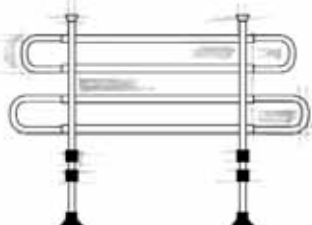

Dog Guards

Keeping the loved ones' safe

Mont Blanc
Mesh DOG GUARD
Part# DG4S

Mont Blanc
Tubular DOG GUARD
Part# DG3S

The mesh and tube bars are adjustable vertically and horizontally and fit most 3-door and 5-door Hatchbacks and Station Wagons. Very simple assembly where the bars adjust to the right size without using any screws or tools.

Mesh Dog Guard Dimensions:
 Height: min 840mm, max 1060mm
 Width: min 910mm, max 1280mm

Tubular Dog Guard Dimensions:
 Height: min 780mm, max 1080mm
 Width: min 840mm, max 1460mm

NOTE: Dog guards are not a replacement for traditional cargo barriers.