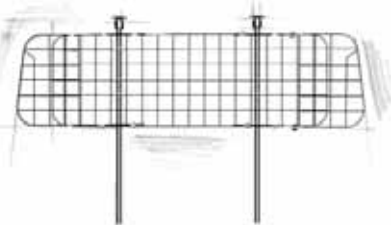

Roof racks designed for high-roofed buses, cars and commercial vehicles with rain gutters.

RMB-200 Series

The perfect Heavy Duty roof rack system for vehicles with internal gutters. Precision fitting, they are ideal for vehicles without traditional rain gutters.

200 Series

Load carrier, easy to use, for cars with any type of rain gutter. System 200 contains specially designed load carrier supports for a perfect fit.

809 Series

Traditional, economy gutter mount system.

Dog Guards

Keeping the loved ones' safe

Mont Blanc
Mesh DOG GUARD
Part# DG4S

Mont Blanc
Tubular DOG GUARD
Part# DG3S

The mesh and tube bars are adjustable vertically and horizontally and fit most 3-door and 5-door Hatchbacks and Station Wagons. Very simple assembly where the bars adjust to the right size without using any screws or tools.

Mesh Dog Guard Dimensions:
 Height: min 840mm, max 1060mm
 Width: min 910mm, max 1280mm

Tubular Dog Guard Dimensions:
 Height: min 780mm, max 1080mm
 Width: min 840mm, max 1460mm

NOTE: Dog guards are not a replacement for traditional cargo barriers.