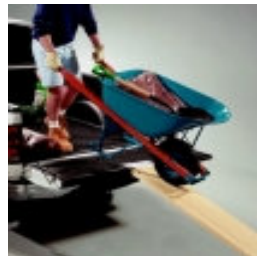

## RAMP COMPONENTS

#07001 Ramp Tops  
- Silver (pair)

#07002 Ramp Bottoms  
- Silver (pair)

Ramparts turn ordinary 50 x 200mm or 50 x 250mm Timber into sturdy, rustproof, all-purpose ramps. Our top quality extruded aluminium kits are super strong and will give many years of satisfaction. Installation hardware pack of bolt and nuts included. Protective pads are included to protect tailgate.

Single ramp works great for wheelbarrows and motorcycles.

Ramps work great for ATVs, hand trucks, lawnmowers and more.

Build your own ramps and save money. Available for 50x200mm or 50x250mm boards.

Code	Description
# 07001	Aluminium Ramp Tops (pair) - to suit boards, 50x200mm to 50x250mm
# 07002	Aluminium Ramp Bottoms (pair) - to suit boards, 50x200mm to 50x250mm