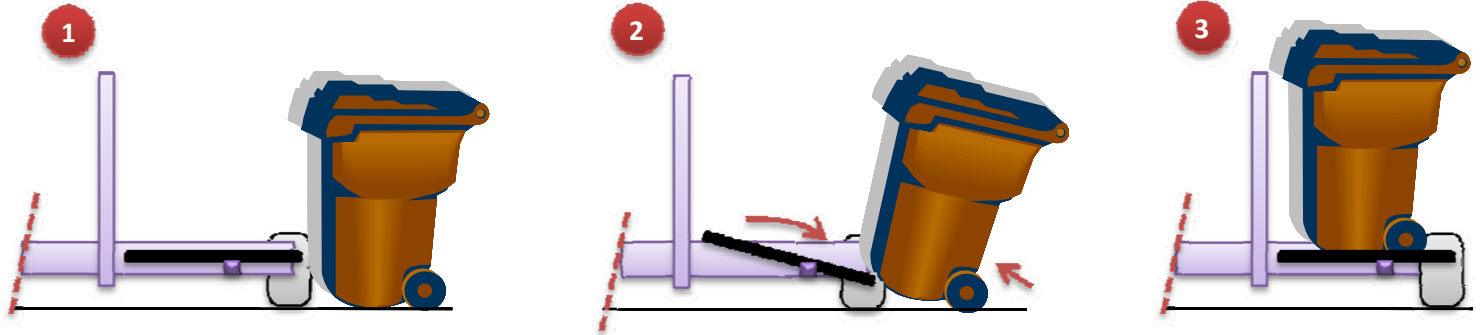

Replace all previous versions

Effective 24th August 2009

TILT Range - "SULO" Wheely Bin Trolleys

Tilting base plates avoid lifting of bins and assists loading / unloading of full bins.

4 Wheel - Sulo Bin Trailer

- The 4 wheel trailer has 2 bins unload / load to each side.
- The front deck section over the swivel wheels can have a frame to accommodate empty bins.
- This unit will be harder to back and has a greater turning circle due to the position of the rear wheels.
- Suitable for an electric tow vehicle as it has no downward draw bar weight and can be easily moved by hand in tight spots.
- 450 x 8 pneumatic wheels
- Over All Dimension : 2900L x 1450W x 1100H mm
- Green powdercoat finish (Other colours available)

Single Axle - Sulo Bin Trailer

- The single axle 4 Bin trailer with unloading of 2 bins to rear and 1 each side.
- The Centre section is for cardboard boxes etc (could be made larger to accommodate empty bins)
- Alloy wheels on solid Axle
- 450 x 8 pneumatic road tires
- Over All Dimension : 2900L x 1450W x 1800H mm
- Green powdercoat finish (Other colours available)

3 inline - Sulo Bin Trailer

- 2900mm long 750mm wide (approx sizes)
- 3 tilting bases, with side loading
- "A" frame tow bar and tug hitch
- Pneumatic tires or castors, swivel front, fixed rear
(Other Castors available - POA)