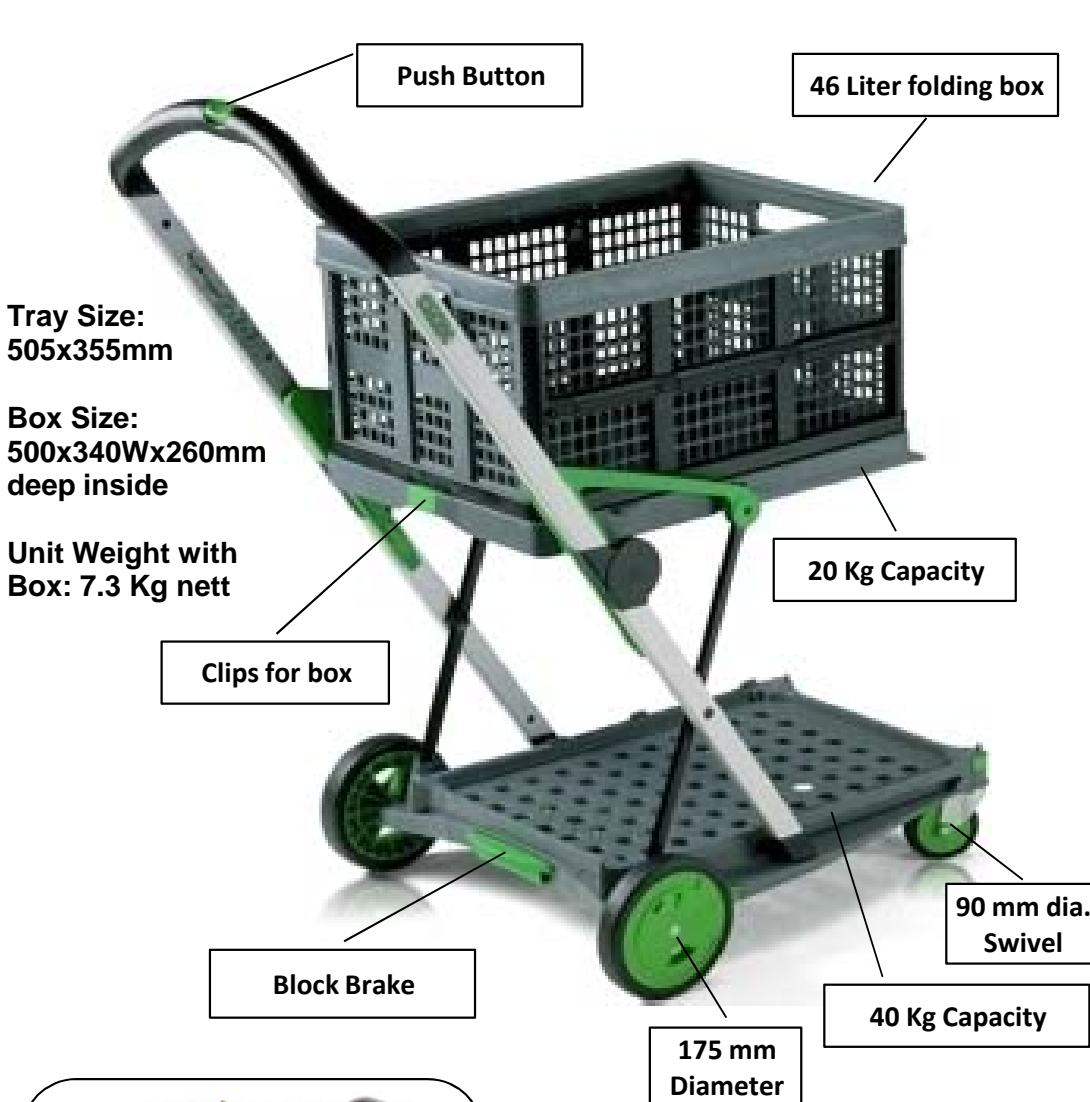

Clax, the clever folding trolley:

- Can be collapsed quickly and easily at the push of a button
- Has many useful features such as block brake, holding device for boxes, upward folding load platform and removable wheels for space-saving storage
- Has two large load platforms for folding plastic boxes or beverage containers.
- Comes complete with Folding Box Size: 500x340Wx260mm deep inside (46-liters)
- Is made of injection molded plastic and aluminum for long

Specifications:

- Upper tray capacity: 20 kg
- Lower tray capacity: 40 kg
- Total capacity: 60 kg
- Size assembled: 890 x 550 x 1030 mm
- Size folded: 670 x 470 x 110mm
- Crate box Size:
 - 500L x 350W x 260H mm (external)
 - 495L x 335W x 258H mm (internal)
 - 535L x 375W x 65H mm (Folded)
- Unit weight: 7.3 kg
- Rear wheels: 175 mm
- Front castors: 90 mm swivel
- Unit inclusions: 1 Collapsible box

All prices/specifications subject to change without notice.

ADD 10% GST Australia Only

Replaces all previous versions

CLAX - THE CLEVER FOLDING CART

Tray Size:
505x355mm

Box Size:
500x340Wx260mm
deep inside

Unit Weight with
Box: 7.3 Kg nett

Please also see our
Zephyr_ Stainless steel trolley
to suit your Clax Crates

Part Number	Description	Unit Weight	
# CLAXMOBIL	Folding Cart (incl. 1 collapsable box) Shipping Size 700 x 530 x 160mm; 7.5 kg	7.3 kg	Please email to sales@spacepac.com.au for current pricing