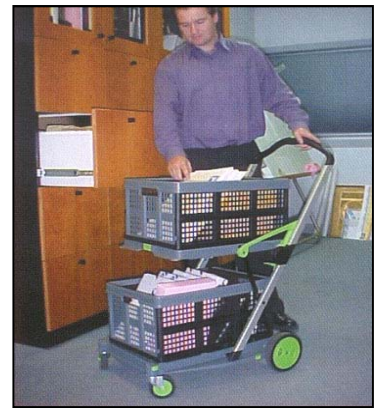

Please also see our
Zephyr_ Stainless steel trolley
to suit your Clax Crates