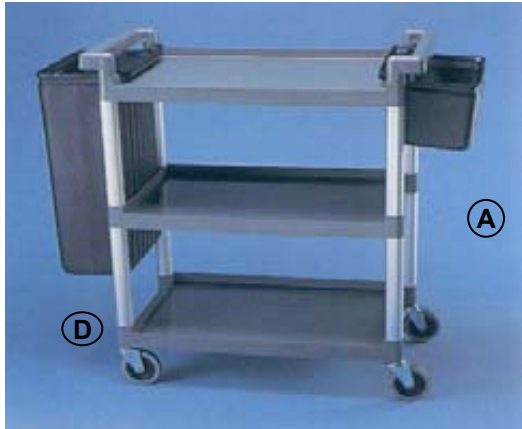

Replaces all previous versions

Effective 1st September 2004

Utility Trolleys

■ This strong and sturdy 3 tier trolley is a great helper in and out of the kitchen. It can be used to transport your prepared food to the serving area and also to transport and collect your used dishes back to the kitchen.

Assembled Size
 795 x 415 O/A
 (without Accessories)

O/A Height 920mm
 (Top Shelf 840mm
 from Floor)

Illustrated: - #SP9600 - with clip on Refuse and Cutlery Bins (Options)

Part No.	Description	
# SP9600	Trolley - 3 Tier, Grey - Supplied Unassembled - 710 x 420 x 900mm; C/w Grey Non-Marking 100mm DIA Castors; (Flat Pack Size: 720 x 430 x 390mm - 12Kg) Only freighted as FLAT PACK — AUSTRALIA WIDE DELIVERY	
# SP9600	Trolley - 3 Tier, Grey - Supplied Assembled - 710 x 420 x 900mm	
# SP9610	Refuse Bin - 337 x 231 x 560 mm	D
# SP9612	Cutlery Bin - 337 x 231 x 187 mm	A
# SP9614	Bus Box - 370 x 310 x 145 mm, Grey	B
# SP9616	Tote Box - 660 x 450 x 230 mm, Stackable, Grey	C

UNICA's new washrack Dolly is constructed of polypropylene to withstand the heavy usage in and out of the kitchen. It comes either with or without stainless steel handle and is the perfect complement for all your UNICA washracks.