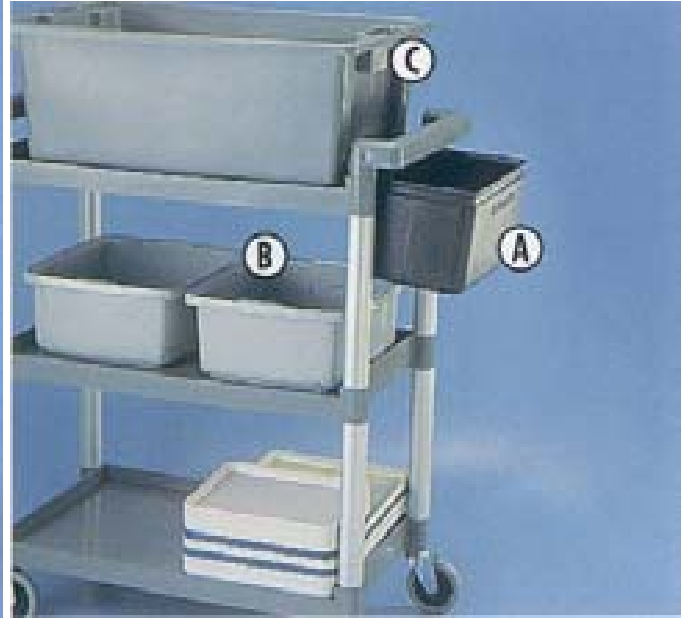

Supplied - Flat Pack

Utility Cart

Easy to clean, smooth plastic decks with aluminium uprights make this an ideal lightweight trolley for the office, canteen or kitchen.

Features:

All swivel 100mm Dia. rubber castors for easy movement
 Deck Size 510 x 960mm

Note:

- Optional hook-on refuse and cutlery bins.
- All Trolley prices shown below are for **Flat Pack** Units to reduce your shipping costs
- Or add \$ 28+ GST for **Assembly** if required.

Code	Description			
# 4091GREY	Utility Cart with Brushed Alum Uprights - 90 kg	PM		

Part Number
#4091GREY

Our policy of constant improvement may lead to changes to specifications/prices without notice.

Hospitality - House Keeping - Janitor Trolleys and Bins

Trolley, Bucket and Bin

Assembled Size
795 x 415 O/A
(without Accessories)

O/A Height 920mm
(Top Shelf 840mm from Floor)

This strong and sturdy 3 tier trolley is a great helper in and out of the kitchen.

It can be used to transport your prepared food to the serving area and also to transport and collect your used dishes back to the kitchen.