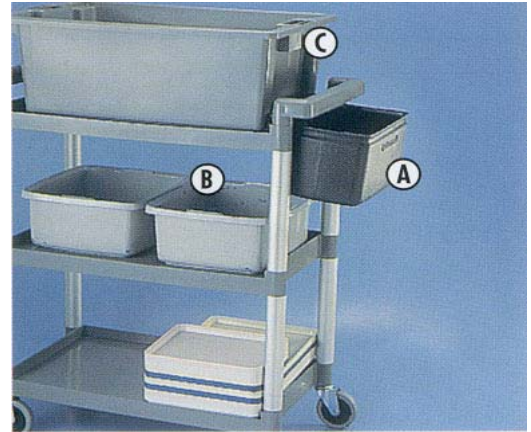

Utility Trolleys

■ This strong and sturdy 3 tier trolley is a great helper in and out of the kitchen. It can be used to transport your prepared food to the serving area and also to transport and collect your used dishes back to the kitchen.

Assembled Size
 795 x 415 O/A
 (without Accessories)

O/A Height 920mm
 (Top Shelf 840mm
 from Floor)

Illustrated: - #SP9600 - with clip on Refuse and Cutlery Bins (Options)

Part No.	Description
# SP9600	Trolley - 3 Tier, Grey - Supplied Unassembled - 710 x 420 x 900mm; C/w Grey Non-Marking 100mm DIA Castors; (Flat Pack Size: 720 x 430 x 390mm - 12Kg) Only freighted as FLAT PACK — AUSTRALIA WIDE DELIVERY
# SP9600	Trolley - 3 Tier, Grey - Supplied Assembled - 710 x 420 x 900mm
# SP9610	Refuse Bin - 337 x 231 x 560 mm D
# SP9612	Cutlery Bin - 337 x 231 x 187 mm A
# SP9614	Bus Box - 370 x 310 x 145 mm, Grey B
# SP9616	Tote Box - 660 x 450 x 230 mm, Stackable, Grey C

UNICA's new washrack Dolly is constructed of polypropylene to withstand the heavy usage in and out of the kitchen. It comes either with or without stainless steel handle and is the perfect complement for all your UNICA washracks.

Note: Dolly illustrated with optional Crate

Part No.	Description
#SP9580	Washrack - 540 x 540 mm - Dolly with wheels & handle
#SP9581	Washrack - 540 x 540 mm - Dolly with wheels - No handle

All prices subject to GST 10% - Australia Only - Freight Additional