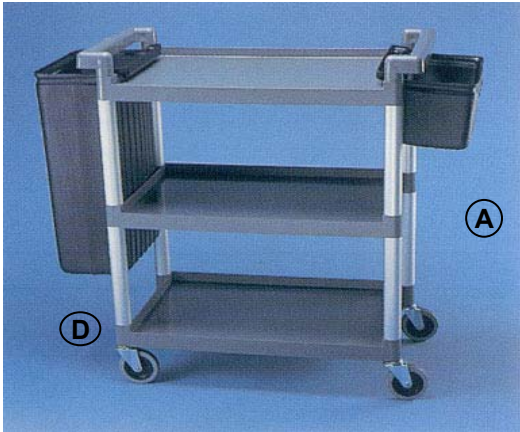

Utility Trolleys

■ This strong and sturdy 3 tier trolley is a great helper in and out of the kitchen. It can be used to transport your prepared food to the serving area and also to transport and collect your used dishes back to the kitchen.

Assembled Size
 795 x 415 O/A
 (without Accessories)

O/A Height 920mm
 (Top Shelf 840mm
 from Floor)

Illustrated: - #SP9600 - with clip on Refuse and Cutlery Bins (Options)

Part No.	Description
# SP9600	Trolley - 3 Tier, Grey - Supplied Unassembled - 710 x 420 x 900mm; C/w Grey Non-Marking 100mm DIA Castors; (Flat Pack Size: 720 x 430 x 390mm - 12Kg) Only freighted as FLAT PACK — AUSTRALIA WIDE DELIVERY
# SP9600	Trolley - 3 Tier, Grey - Supplied Assembled - 710 x 420 x 900mm
# SP9610	Refuse Bin - 337 x 231 x 560 mm D
# SP9612	Cutlery Bin - 337 x 231 x 187 mm A
# SP9614	Bus Box - 370 x 310 x 145 mm, Grey B
# SP9616	Tote Box - 660 x 450 x 230 mm, Stackable, Grey C

UNICA's new washrack Dolly is constructed of polypropylene to withstand the heavy usage in and out of the kitchen. It comes either with or without stainless steel handle and is the perfect complement for all your UNICA washracks.