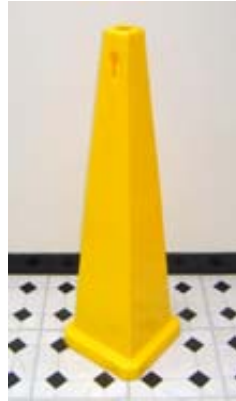

Replaces all previous versions

Effective 1st September 2004

Now you have a three-way choice on Floor Signs & Cones

1. BLANKS

Print your own messages

Signs available in easy-see yellow
or stand-out pink

Cones available in yellow only

#SPC-BLANK-Y

Cones Accept 8mm Poly
Chain (#PC8Y) in Top Cutout

2. CUSTOM MADE

We'll print your signs for you

Tell us what you want and we'll supply
professionally imprinted signs

Signs: printed both sides

Cones: printed four sides

#SPC-PED-Y

- No set up charge
- Printed one colour, black.
- Extra colours available subject to quote.

3. PRE-PRINTED MESSAGES

- Caution - Wet Floor, #SPC-WFLR-Y
- Caution - Cleaning in Progress, #SPC-CLEAN-Y
- Choice of easy-see yellow or stand-out pink