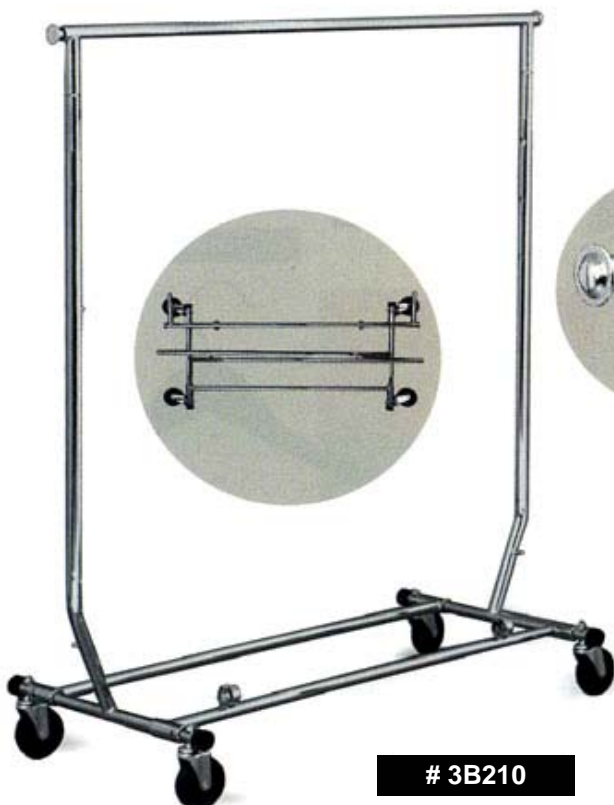

### Double Collapsible Rack

*For the greatest merchandising capacity.*

Adjustable height from 1420mm to 1670mm.  
560mm deep x 1280mm wide with 300mm  
hang rail extensions at each end.  
Polished chrome.

### Collapsible Rack.

*For easy transport & Storage.*

Adjustable height from 1420mm to 1670mm.  
1280mm wide with 300mm hang rail  
extensions at each end.  
Polished Chrome.

### Adjustable Rack.

*Disassembles easily for storage.*

Height adjustable from 900mm to 1500mm.  
1200mm wide with 450mm hang rail  
extensions at each end.  
Black powdercoat frame with polished  
chrome arms and rail.