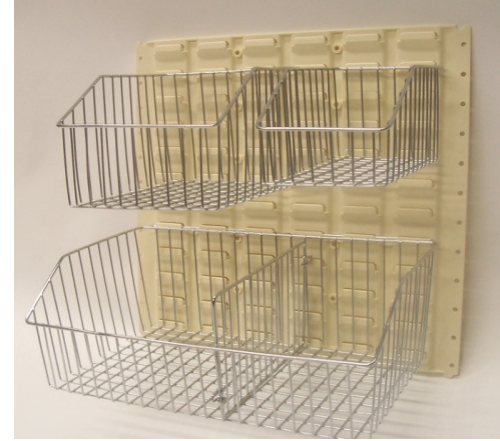

Replaces all previous versions

Chrome Wire Shelving

Illustrated with sloping shelves

- Heavy Duty Construction with reinforced shelves
- Shelves & feet are fully adjustable
- Allows air to circulate over your stored items
- Helps to prevent dust collection
- Reduces the time, labour and frequency of cleaning and dust downs
- Australian Standard AS4187 compliant in the health care and home environments.
- Provide easy access for cleaning of floor and wall areas.
- Keep your items/stock off the ground
- Castor Options for (#S470) mobile units
- Quality chrome plated finish

Maxi Baskets are a new replacement for the classic plastic bin. They are designed to hook onto your existing metal Louvre panels or they can sit on a bench or back to back on our wire shelving.

No more wiping out of those pesky plastic bins. Lint falls through the wire to be swept up from the floor.