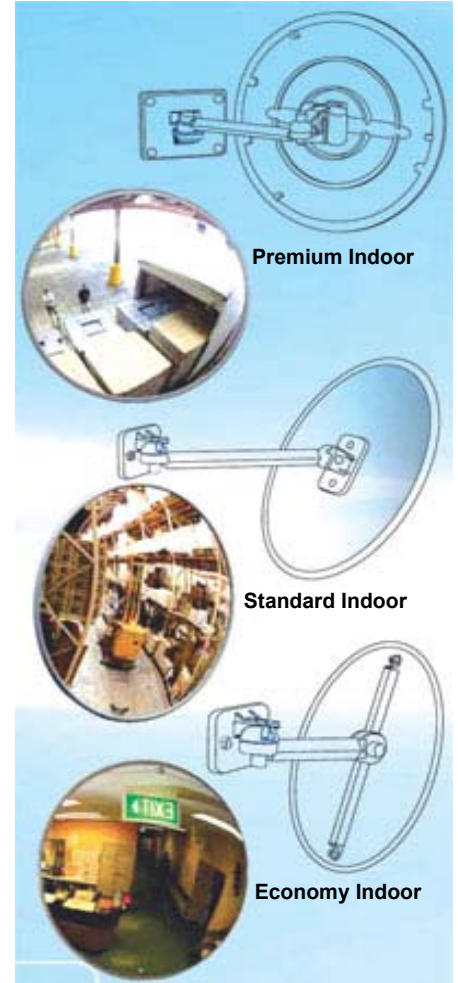

Convex mirrors help prevent accidents.

They let you see around corners and over obstacles.

You check the way is clear and proceed with confidence.

SAFE-T-VIEW indoor convex mirrors are inexpensive, lightweight and easy to install.

Premium indoor:

Strong, wide-angle mirror with impact- resistance acrylic face and water proof back.

The 3 pivot bracket system is ideally suited for roll door & lay flat applications,

Previously difficult to achieve. Security caps cover fittings.

Supplied with fixing for masonry and 60mm post

Standard Indoor:

A robust, Lightweight mirror with acrylic face, fully covered back and 2 pivot bracket is the obvious choice for retail, commercial and light industrial applications.

Easy to install and adjust with non-slip joints.

Economy Indoor:

A lightweight indoor mirror for commercial, retail and institutional use. 2 pivot and sliding bracket design combine functionality and lowest cost.