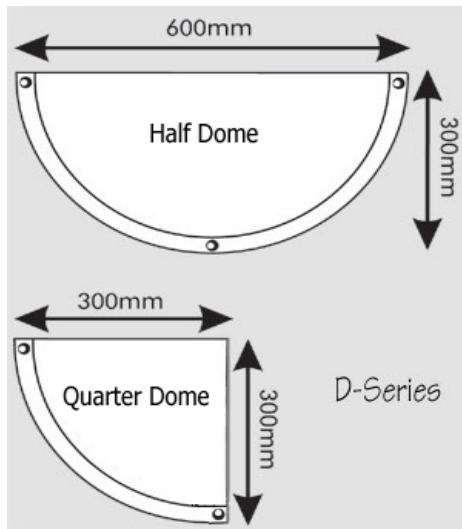

Replaces all previous versions

Dome Mirrors

Dome Mirrors are highly versatile, lightweight alternative mirrors for indoor applications, where general surveillance of a specific areas is required, or when central observation is proffered. Domes provides a broader coverage than standard mirrors and are suited for applications at corners, four-way intersections or t-intersections.

Full Dome:

Full domes may be suspended on chains or fastened to ceiling and Provide a 360 Degree view.

Half & Corner Domes:

Half domes provide a 180 Degree and Corner domes a 90 degree View.

Part Number	Mirror Type	Descriptions	Face Type	Fixing	Bracket Type	Distance Guide*
Domes Indoor						
# 6398	D900	Full Dome 900mm	Acrylic	Ceiling	Direct to Ceiling	To 10m
# 6397	D600	Full Dome 600mm	Acrylic	Ceiling	Direct to Ceiling	To 5m
# 6393	D450	Half Dome 900x450mm	Acrylic	Wall	Direct to Wall	To 10m
# 6392	D360	Half Dome 600x300mm	Acrylic	Wall	Direct to Wall	To 5m
# 6393BK	D450BK	Half Dome 900x450mm	Acrylic	Wall or Pallet Racking	1	To 10m
# 6394	D-270	Corner Dome 450x450mm	Acrylic	Corner	Direct to corner	To 10m
# 6395	D180	Corner Dome 300x300mm	Acrylic	Corner	Direct to corner	To 5m
Best Distance*	Measured by adding the distance from viewer to mirror to subject being viewed. Distances are an indication only - most mirrors provide satisfactory service well beyond this range					
Domes	Measured Viewer to mirror only					