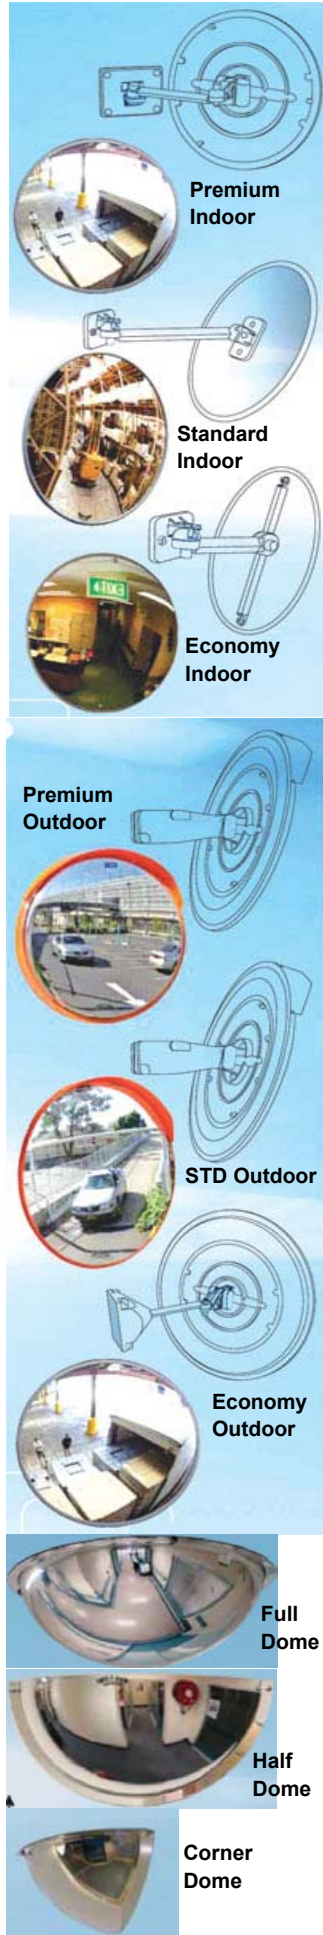

Replaces all previous versions

PRICELIST 1 JULY 2005

P2
 Effective 23th October 2006

| Part Number | Mirror Type | Descriptions | Face Type | Fixing |
|-----------------------------------|-------------|-------------------------|-----------------|----------------------------|
| Premium Indoor | | | | |
| # 6180 | 800 | 800 mm Round | Acrylic | Wall or 60mm Post |
| # 6170 | 600 | 600 mm Round | Acrylic | Wall or 60mm Post |
| # 6160 | 450 | 450 mm Round | Acrylic | Wall or 60mm Post |
| # 6150 | 300 | 300 mm Round | Acrylic | Wall or 60mm Post |
| Standard Indoor | | | | |
| # 6270 | 760 | 760 mm Round | Acrylic | Wall or Ceiling |
| # 6260 | 600 | 600 mm Round | Acrylic | Wall or Ceiling |
| # 6250 | 450 | 450 mm Round | Acrylic | Wall or Ceiling |
| # 6245 | 300 | 300 mm Round | Acrylic | Wall or Ceiling |
| Economy Indoor | | | | |
| # 6373 | 760 | 760 mm Round | Acrylic | Wall or Ceiling |
| # 6370 | 600 | 600 mm Round | Acrylic | Wall or Ceiling |
| # 6372 | 450 | 450 mm Round | Acrylic | Wall or Ceiling |
| # 6374 | 300 | 300 mm Round | Acrylic | Wall or Ceiling |
| # 6375 | 305 | 300x500mm Rectangular | Acrylic | Wall or Ceiling |
| Domes Indoor | | | | |
| # 6398 | D900 | Full Dome 900mm | Acrylic | Ceiling |
| # 6397 | D600 | Full Dome 600mm | Acrylic | Ceiling |
| # 6393 | D450 | Half Dome 900x450mm | Acrylic | Wall |
| # 6392 | D360 | Half Dome 600x300mm | Acrylic | Wall |
| # 6393BK | D450BK | Half Dome 900x450mm | Acrylic | Wall or Pallet Racking |
| # 6394 | D-270 | Corner Dome 450x450mm | Acrylic | Corner |
| # 6395-STV | D180 | Corner Dome 300x300mm | Acrylic | Corner |
| Premium Outdoor | | | | |
| # 6424P/W | SS1000 | 1060mm Round With Visor | Stainless Steel | 50,60 or 76mm Post or Wall |
| # 6422P/W | SS800 | 840mm Round With Visor | Stainless Steel | 50,60 or 76mm Post or Wall |
| # 6421P/W | SS600 | 630mm Round With Visor | Stainless Steel | 50,60 or 76mm Post or Wall |
| # 6423P/W | SS655 | 650x500mm Rectangular | Stainless Steel | 50,60 or 76mm Post or Wall |
| # 6418W/P | SS450 | 470mm Round | Stainless Steel | Wall or 50,60,76mm Post |
| # 6419 | SS300 | 310mm Round | Stainless Steel | Wall or 60mm Post |
| # 6419W/P | SS300HD | 310mm Round | Stainless Steel | Wall or 50,60,76mm Post |
| # 6420 | SS23 | 230x320mm Rectangular | Stainless Steel | Wall or 60mm Post |
| Standard Outdoor | | | | |
| # 6495P/W | X1000 | 1000mm Round with Visor | Acrylic | 50,60 or 76mm Post or Wall |
| # 6490P/W | X800 | 800mm Round with Visor | Acrylic | 50,60 or 76mm Post or Wall |
| # 6485P/W | X600 | 600mm Round with Visor | Acrylic | 50,60 or 76mm Post or Wall |
| Economy Outdoor | | | | |
| # 6360W | B1000 | 1000mm Round | Acrylic | Wall |
| # 6360P | B1000 | 1000mm Round | Acrylic | 50,60 or 76mm Post |
| # 6355W | B800 | 800mm Round | Acrylic | Wall |
| # 6355P | B800 | 800mm Round | Acrylic | 50,60 or 76mm Post |
| # 6350W | B600 | 600mm Round | Acrylic | Wall |
| # 6350P | B600 | 600mm Round | Acrylic | 50,60 or 76mm Post |
| # 6365W | B655 | 650x500mm Rectangular | Acrylic | Wall |
| # 6365P | B655 | 650x500mm Rectangular | Acrylic | 50,60 or 76mm Post |
| # 6340W | B450 | 450mm Round | Acrylic | Wall |
| # 6340P | B450 | 450mm Round | Acrylic | 50,60 or 76mm Post |
| # 6330 | B300 | 300mm Round | Acrylic | Wall |
| Inspection Mirrors | | | | |
| # 6635 | IA-TEL | IA-Tel | Acrylic | Telescopic Mirror |
| # 6665 | IS-UVM | IS-UVM | Stainless Steel | Under Vehicle Mirror |
| Brackets & Accessories | | | | |
| # Type7 | - | Post Bracket | - | - |
| # Type4/5 | - | Wall Bracket | - | - |
| # Type3/6 | - | Wall Bracket | - | - |
| # Type1/2 | - | Wall Bracket | - | - |
| # 6496 | - | 76mm Galv Post | - | - |
| # 6500 | - | 60mm Galv Post | - | - |
| # 6497 | - | Galv Post with Base | - | - |
| # 6498 | - | Elbow | - | - |