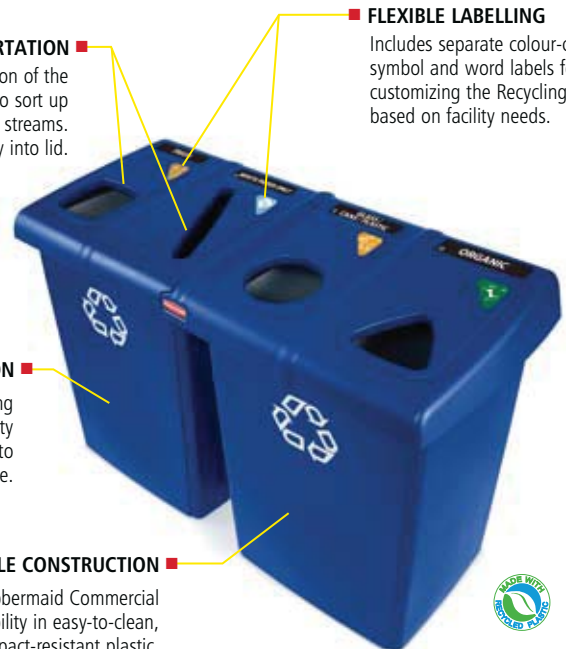

EASY TO EMPTY

Center hinge allows the lid to be opened from either side for easy access to waste. Eliminates the need to remove the lid during emptying and helps reduce worker strain and trip-and-fall hazards.

STATION INCLUDES:

- 2 Glutton® 212 L containers
- 4 Slim Jim® 87L containers
- 1 hinged lid frame
- 8 restrictive-opening tops (4 circles, 2 paper slots, 1 square, 1 triangle)
- 1 label pack (symbol and word labels in English, French, and Spanish)

HIGH-CAPACITY COLLECTION

Improves productivity by reducing the frequency of trips to empty the filled containers. Holds up to 348 L of waste.

DURABLE CONSTRUCTION

Features traditional Rubbermaid Commercial Products strength and durability in easy-to-clean, impact-resistant plastic.