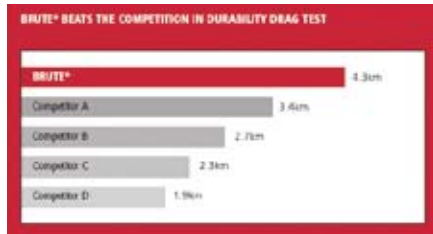

3 WASTE: BRUTE® Utility

BRUTE® Round Containers / Square Containers

Industry leader in waste and material handling applications.

- All-plastic, professional-grade construction will not rust, chip or peel, resists dents.
- Strong, snap-on lids are available for secure, stable stacking.
- Reinforced rims add strength and durability.
- Built-in handles allow easy, non-slip lifting and anti-jam nesting.
- Double-ribbed base increases stability and dragging capacity.
- Grey, white and yellow are USDA Meat & Poultry Equipment Group Listed and assist in complying with HACCP guidelines.
- Certified to NSF Std. #2 and Std. #21 (gray, white and yellow).
- With a choice of colours in sizes from 38 to 208L, and lids and tops for a variety of uses, there's a BRUTE® for every application.
- Optional self-draining lid (2645-60, 2619-60) prevents pooling when containers are stored outside.