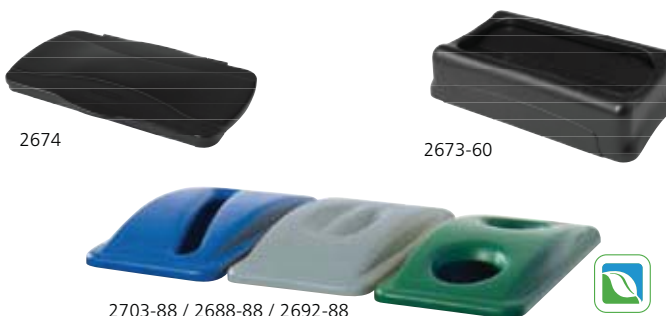

Slim Jim® Containers

Industry standard in waste management, especially where space is limited.

Containers

- Efficient size and shape fits tight spaces.
- Durable, all-plastic construction is easy to clean and provides long life.
- Handles facilitate easier transportation and lifting.
- Slim Jim® with Venting Channels (3540-60, 3540-07) features innovative patent-pending solutions that increase efficiency and improve worker well-being.
- (3540-60, 3540-07) Slim Jim® with four patent-pending can liner cinches improve productivity.
- (3540-60, 3540-07) Molded-in handles and base grips make lifting and empty easier.

UP TO
60%
EASIER

See it in
ACTION

www.rubbermaidslimjim.com

3540-07/2703-88/3553

No.	Description	Metric Dimensions	Metric Capacity	Colour	Pack
3540-60	Slim Jim® with Venting Channels	55.8 cm l x 27.9 cm w x 76.2 cm h	87.1 L	BLA, BEIG, GRAY	4
3540-07	Slim Jim® with Venting Channels - Recycling	55.8 cm l x 27.9 cm w x 76.2 cm h	87.1 L	GRN, BLUE	4
3541	Slim Jim® Waste Container w/ handles	58.7 cm l x 27.9 cm w x 63.2 cm h	60 L	BEIG, LGREY	4

Slim Jim® Tops & Trolley

Tops

- Swing top provides easy access for rubbish disposal and then swings back to hide rubbish from public view.
- Interchangeable, colour-coded tops promote waste separation: green round-hole tops for glass bottles, jars and metal cans; grey handle top for general refuse.