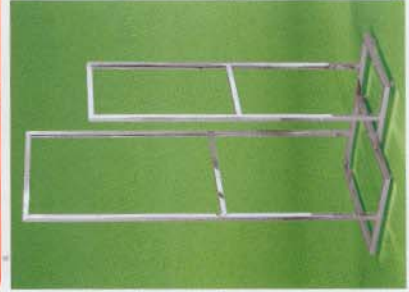

bulletin sign holders

Bulletin Sign Holder

Code: 3B213 Polished Chrome
500 x 760mm (20" x 30")

Bulletin Sign Holder

Code: 3B214 Polished Chrome
760 x 1010mm (30" x 40")

Ticket Stem and Base

Code: 3TH806

1000mm tall stem and 200mm dia. base. Shown here with 3TH802 A4 Ticket frame (Not included).