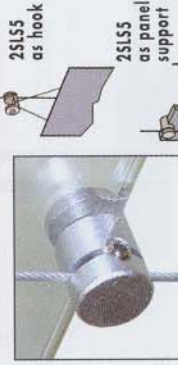

merchandising tip

Ceiling to Floor

Shelf Grip

Code: 25LS2 Shelf Grip x 2

Glass up to 8mm (5/16").
No holes required.

Panel Grip

Code: 25LS4 Panel Grip x 2

Supports panels between cables.
Panels up to 8mm (5/16").

Panel Grip

Code: 25LS5 Panel Grip x 2

Used as a hook.
Supports panels in front of cables.
Panels up to 8mm (5/16").
No specific panel width required.

Cable with Ceiling and Floor Connectors

Code: SLC4000 Cable & Connectors

4000mm long wire cable cut to length and crimped on one end. Includes Allen key, Ceiling Connector SICC and Floor Connector SLFC.

Double Shelf Grip

Code: 25LS3 Double Shelf Grip x 2

Supports adjoining shelves.
Glass up to 8mm (5/16").