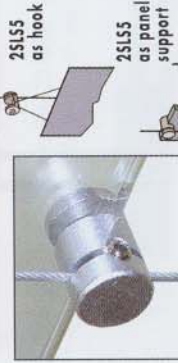

spaceline elegant cable merchandising system

SPACEPAC
INDUSTRIES Pty. Ltd.
39 Ellen St. Wollongong NSW 2500, AUSTRALIA
Phone: +61 2 4227 3444 • 1300 763 444
Fax: +61 2 4226 2208 • ABN 98 002 454 462
spacepac@spacepac.com.au

SpaceLine:
A discreet and sophisticated cable merchandising system with an infinite range of uses. SpaceLine has a complete range of components which make it suitable for floor to ceiling, wall to floor and wall to wall fixing applications. It can also be fitted to SpaceLine Track to enable horizontal adjustment.

SpaceLine Cable Systems are ideally suited for:

- Shelving for any retail or presentation use.
- Window or wall merchandising.
- Sign fixing, poster hanging or artwork presentation.
- Suspending cabinets or merchandising cubes of timber and glass.

merchandising tip

Ceiling to Floor

SICC

Crimp

Cable length variable up to 4 metres

Allen Key

SLFC

* Screws not included.

Shelf Grip

Code: 25LS2
Shelf Grip x 2
Glass up to 8mm (5/16").
No holes required.

Panel Grip

Code: 25LS4
Panel Grip x 2
Supports panels between cables.
Panels up to 8mm (5/16").

Panel Grip

Cable with Ceiling and Floor Connectors

Code: SLC4000
Cable & Connectors
4000mm long wire cable cut to length and crimped on one end. Includes Allen key, Ceiling Connector SICC and Floor Connector SLFC.

Double Shelf Grip

Code: 25LS3
Double Shelf Grip x 2
Supports adjoining shelves.
Glass up to 8mm (5/16").

19mm Rod Holder

Code: 25LR3
19mm Rod Holder x 2
For use with Hang Rail 19mm (3/4").

Adaptor

Code: 25LR1
Adaptor x 2
Used in combination with 25LS2, 25LS4, 25LS5 and 25LS6.

Screw on Plug

Code: 25LS6
Screw on Plug x 2
Allows fixing to timber panels or cabinets.
Used in combination with 25LR1.

A4 Ticket Holder