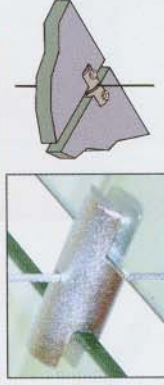

merchandising tip

Ceiling to Floor

Shelf Grip

Code: 25LS2 Shelf Grip x 2

Glass up to 8mm (5/16").
No holes required.

Panel Grip

Code: 25LS4 Panel Grip x 2

Supports panels between cables.
Panels up to 8mm (5/16").

Panel Grip

Code: 25LS5 Panel Grip x 2

Used as a hook.
Supports panels in front of cables.
Panels up to 8mm (5/16").
No specific panel width required.

Cable with Ceiling and Floor Connectors

Code: SLC4000 Cable & Connectors

4000mm long wire cable cut to length and crimped on one end. Includes Allen key, Ceiling Connector SICC and Floor Connector SLFC.

Double Shelf Grip

Code: 25LS3 Double Shelf Grip x 2

Supports adjoining shelves.
Glass up to 8mm (5/16").

19mm Rod Holder

Code: 25LR3 19mm Rod Holder x 2

For use with Hang Rail 19mm (3/4").

Adaptor

Code: 25LR1 Adaptor x 2

Used in combination with 25LS2, 25LS4, 25LS5 and 25LS6.

Screw on Plug

Code: 25LS6 Screw on Plug x 2