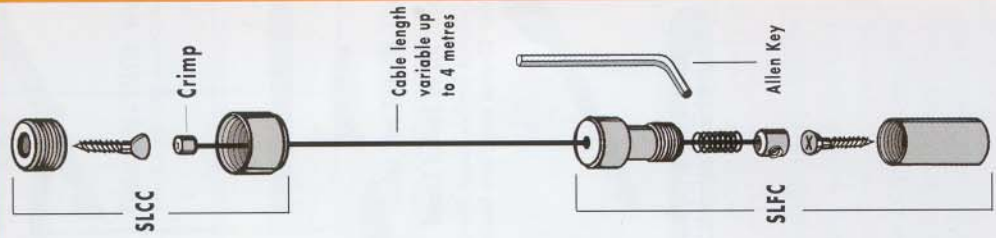

Spaceline:

A discreet and sophisticated cable merchandising system with an infinite range of uses. Spaceline has a complete range of components which make it suitable for floor to ceiling, wall to floor and wall to wall fixing applications. It can also be fitted to Spaceline Track to enable horizontal adjustment.

merchandising tip

Ceiling to Floor

Shelf Grip

Code: 25LS2 Shelf Grip x 2

Glass up to 8mm (5/16").
No holes required.

Panel Grip

Code: 25LS4 Panel Grip x 2

Supports panels between cables.
Panels up to 8mm (5/16").

4000mm long wire cable cut to length and crimped on one end. Includes Allen key, Ceiling Connector SICC and Floor Connector SLFC.

Double Shelf Grip

Code: 25LS3 Double Shelf Grip x 2

Supports adjoining shelves.
Glass up to 8mm (5/16").