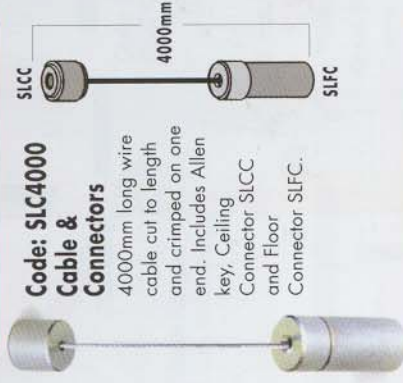

Cable with Ceiling and Floor Connectors

Code: SLC4000
Cable & Connectors
4000mm long wire cable cut to length and crimped on one end. Includes Allen key, Ceiling Connector SICC and Floor Connector SLFC.