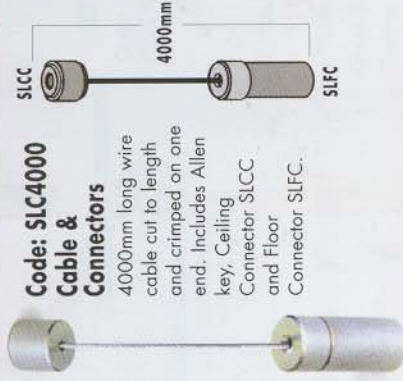

Spaceline:

A discreet and sophisticated cable merchandising system with an infinite range of uses. Spaceline has a complete range of components which make it suitable for floor to ceiling, wall to floor and wall to wall fixing applications. It can also be fitted to Spaceline Track to enable horizontal adjustment.

merchandising tip

Ceiling to Floor

Shelf Grip

Code: 25LS2 Shelf Grip x 2

Glass up to 8mm (5/16").
No holes required.

Panel Grip

Code: 25LS4 Panel Grip x 2

Supports panels between cables.
Panels up to 8mm (5/16").

Panel Grip

Code: 25LS5 Panel Grip x 2

Used as a hook.
Supports panels in front of cables.
Panels up to 8mm (5/16").
No specific panel width required.

Cable with Ceiling and Floor Connectors

Code: SLC4000 Cable & Connectors

4000mm long wire cable cut to length and crimped on one end. Includes Allen key, Ceiling Connector SICC and Floor Connector SLFC.

Double Shelf Grip

Code: 25LS3 Double Shelf Grip x 2

Supports adjoining shelves.
Glass up to 8mm (5/16").