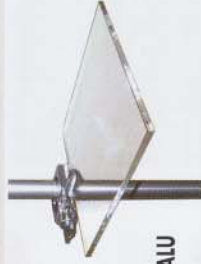

**Autopole Round Bases**  
Code: BFS 06 ALU (Silver)  
Code: BFS 05 ALU (Black)

400mm diameter steel base to enable Autopole to free-stand.  
Finish silver or black powdercoat.

**Shelf Holder**  
Code: SHS10 ALU (Polished)

Fits into Superclamp to hold shelf up to 10mm thick.

**Forward Arms**  
Code: AM002C ALU (Chrome)  
Code: AM002 ALU (Black)

Forward hang arm 300mm long to fit Super Clamp or Adaptor.  
Finish polished chrome or black.