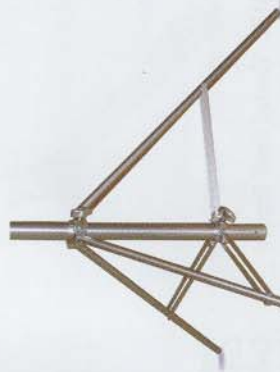

# autopole accessories

**Adaptors**  
Code: S 052 ALU (Polished)  
Code: B 052 ALU (Black)

Adaptor clamps onto Autopole.  
Finish polished chrome or black.

**Super Clamps**  
Code: S 035 ALU (Polished)  
Code: B 035 ALU (Black)

Super Clamp clamps onto Autopole.  
Finish polished chrome or black.

**Autopole Tripod Bases**  
Code: TF502 ALU (Chrome)  
Code: TF501 ALU (Black)

Tripod folding steel base to enable Autopole to free-stand.  
Finish silver or black powdercoat.

**Autopole Round Bases**  
Code: BFS 06 ALU (Silver)  
Code: BFS 05 ALU (Black)

400mm diameter steel base to enable Autopole to free-stand.  
Finish silver or black powdercoat.

**Shelf Holder**  
Code: SHS10 ALU (Polished)

Fits into Superclamp to hold shelf up to 10mm thick.

**Forward Arms**  
Code: AM002C ALU (Chrome)  
Code: AM002 ALU (Black)

Forward hang arm 300mm long to fit Super Clamp or Adaptor.  
Finish polished chrome or black.