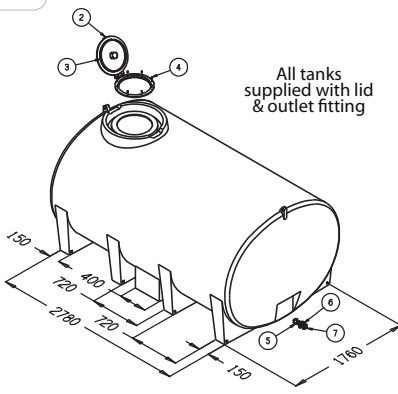

**NEW**

**OVERALL DIMENSIONS**  
2760(L) x 2000(W) x 1556(H)

**7000 LITRE**

**PTC07000FG / PTC07000BFG**

CODE	FEATURES	Trade Inc GST
PTC07000FG	7000 Litre Capacity	<b>\$6581</b>
PTC07000BFG	7000 Litre Capacity with Ball Baffles	<b>\$7456</b>

ITEM	CODE	DESCRIPTION
2	ARLP450VSR	ø455 Lid, Rim, & Seal Assy
3		ø455 Lid Seal Only
4		Stainless Steel Screws
5,6,7	ARFP050	2" MBSP Fitting-Poly
<b>Dimensions</b>		3250(L) x 1920(W) x 1640(H)

All tanks supplied with lid & outlet fitting