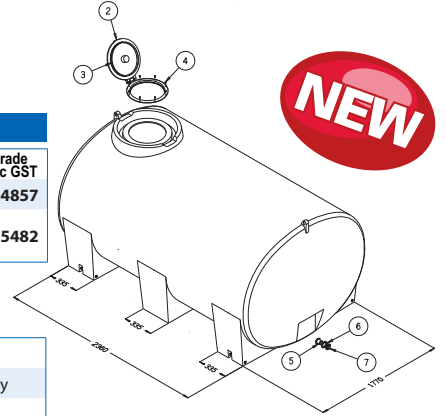

All tanks supplied with lid & outlet fitting

**OVERALL DIMENSIONS**  
2340(L) x 1550(W) x 1880(H)

**5000 LITRE**

**PTC05000FG / PTC05000BFG**

CODE	FEATURES	Trade Inc GST
PTC05000FG	5000 Litre Capacity	<b>\$4857</b>
PTC05000BFG	5000 Litre Capacity with Ball Baffles	<b>\$5482</b>

ITEM	CODE	DESCRIPTION
2	ARLP450VSR	ø455 Lid, Rim, & Seal Assy
3		ø455 Lid Seal Only
4		Stainless Steel Screws
5,6,7	ARFP050	2" MBSP Fitting-Poly
<b>Dimensions</b>		2760(L) x 2000(W) x 1400(H)

**NEW**

**OVERALL DIMENSIONS**  
2760(L) x 2000(W) x 1400(H)