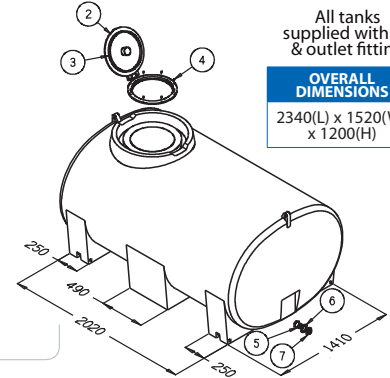

**OVERALL DIMENSIONS** 1700(L) x 1320(W) x 860(H)

All tanks supplied with lid & outlet fitting

**OVERALL DIMENSIONS** 1700(L) x 1320(W) x 1050(H)

All tanks supplied with lid & outlet fitting

**OVERALL DIMENSIONS** 2000(L) x 1420(W) x 1070(H)

**FREE STANDING TANKS**

**2500 LITRE**

PTC02500FG		
CODE	FEATURES	Trade Inc GST
PTC02500FG	2500 Litre Capacity	\$2611
ITEM	CODE	DESCRIPTION
2	ARLP450VSR	ø455 Lid, Rim, & Seal Assy
3		ø455 Lid Seal Only
4		Stainless Steel Screws
5,6,7	ARFP050	2" MBSP Fitting-Poly
<b>Dimensions</b>		2000(L) x 1420(W) x 1265(H)

**OVERALL DIMENSIONS**  
2000(L) x 1420(W) x 1265(H)  
All tanks supplied with lid & outlet fitting

**3000 LITRE**

PTC03000FG		
CODE	FEATURES	Trade Inc GST
PTC03000FG	3000 Litre Capacity	\$3581
ITEM	CODE	DESCRIPTION
2	ARLP450VSR	ø455 Lid, Rim, & Seal Assy
3		ø455 Lid Seal Only
4		Stainless Steel Screws
5,6,7	ARFP050	2" MBSP Fitting-Poly
<b>Dimensions</b>		2340(L) x 1520(W) x 1200(H)

**OVERALL DIMENSIONS**  
2340(L) x 1520(W) x 1200(H)  
All tanks supplied with lid & outlet fitting

**NEED A FORKABLE STEEL FRAME?**  
SEE PAGE 16

**3400 LITRE**

PTC03400FG / PTC03400BFG		
CODE	FEATURES	Trade Inc GST
PTC03400FG	3400 Litre Capacity	\$3821
PTC03400BFG	3400 Litre Capacity with Ball Baffles	\$4246
ITEM	CODE	DESCRIPTION
2	ARLP450VSR	ø455 Lid, Rim, & Seal Assy
3		ø455 Lid Seal Only
4		Stainless Steel Screws
5,6,7	ARFP050	2" MBSP Fitting-Poly
<b>Dimensions</b>		2960(L) x 1450(W) x 1230(H)