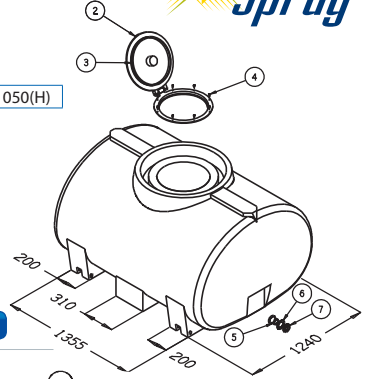

ITEM	CODE	DESCRIPTION
2	ARLP450VSR	ø455 Lid, Rim, & Seal Assy
3		ø455 Lid Seal Only
4		Stainless Steel Screws
5,6,7	ARFP050	2" MBSP Fitting-Poly
<b>Dimensions</b>		3250(L) x 1920(W) x 1640(H)

All tanks supplied with lid & outlet fitting

**OVERALL DIMENSIONS** 3250(L) x 1920(W) x 1640(H)

\*Australian made poly tanks only

**STC01000NA**

OVERALL DIMENSIONS 1350(L) x 1200(W) x 900(H)

**1000 LITRE**

**STC01500NA**

OVERALL DIMENSIONS 1700(L) x 1320(W) x 1050(H)

**1500 LITRE**

**STC02000NA**

**2000 LITRE**

OVERALL DIMENSIONS 2000(L) x 1420(W) x 1070(H)

**STC03000NA**

**3000 LITRE**

OVERALL DIMENSIONS 2340(L) x 1520(W) x 1200(H)

**STC04400NA**