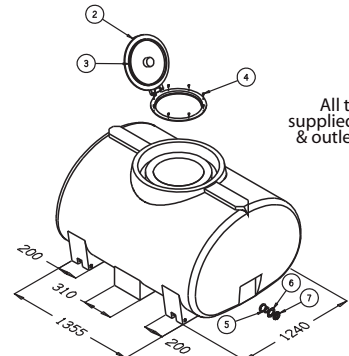

All tanks supplied with lid & outlet fitting

**OVERALL DIMENSIONS** 1350(L) x 1200(W) x 690(H)

All tanks supplied with lid & outlet fitting

**OVERALL DIMENSIONS** 1350(L) x 1200(W) x 900(H)

All tanks supplied with lid & outlet fitting

**OVERALL DIMENSIONS** 1700(L) x 1320(W) x 860(H)

All tanks supplied with lid & outlet fitting

**OVERALL DIMENSIONS** 1700(L) x 1320(W) x 1050(H)

All tanks supplied with lid & outlet fitting

**OVERALL DIMENSIONS** 2000(L) x 1420(W) x 1070(H)