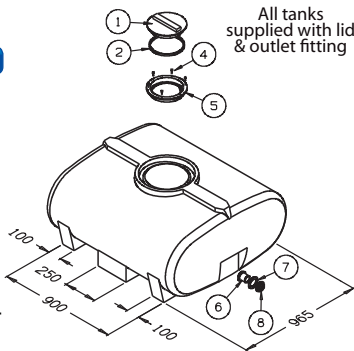

PTC00400FG

CODE	FEATURES	Trade Inc GST
PTC00400FG	400 Litre Capacity	$824

ITEM	CODE	DESCRIPTION
1,2,5	ARLP250VSR	ø255 Lid Assembly
4		Stainless Steel Screws
6,7,8	ARFP038	1 1/2" MBSP Fitting-Poly
Dimensions		1190(L) x 1050(W) x 500(H)