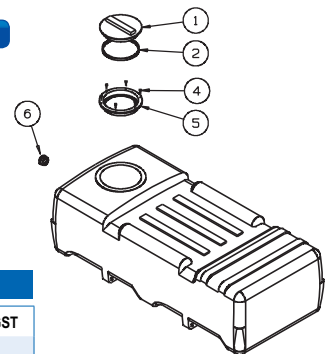

PTC00400AFG

CODE	FEATURES	Trade Inc GST
PTC00400AFG	400 Litre Capacity	$808

ITEM	CODE	DESCRIPTION
1,2,5	ARLP250VSR	ø255 Lid Assembly
4		Stainless Steel Screws
6	CFNB20M	3/4" Poly Drain Bung & Seal
Dimensions		1620(L) x 710(W) x 510(H)