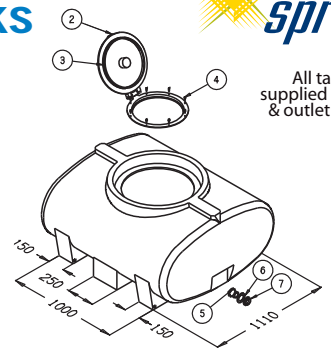

All tanks supplied with lid & outlet fitting

OVERALL DIMENSIONS 1350(L) x 1200(W) x 690(H)