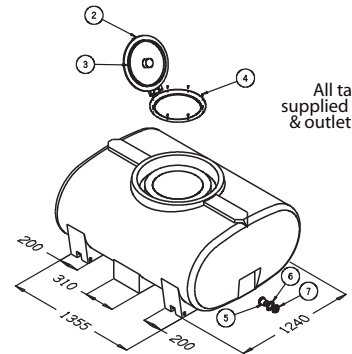

PTC02000FG		
CODE	FEATURES	Trade Inc GST
PTC02000FG	2000 Litre Capacity	\$2294
ITEM	CODE	DESCRIPTION
2	ARLP450VSR	ø455 Lid, Rim, & Seal Assy
3		ø455 Lid Seal Only
4		Stainless Steel Screws
5,6,7	ARFP050	2" MBSP Fitting-Poly
<b>Dimensions</b>		2000(L) x 1420(W) x 1070(H)

All tanks supplied with lid & outlet fitting

**OVERALL DIMENSIONS** 1350(L) x 1200(W) x 690(H)

All tanks supplied with lid & outlet fitting

**OVERALL DIMENSIONS** 1350(L) x 1200(W) x 900(H)

All tanks supplied with lid & outlet fitting

**OVERALL DIMENSIONS** 1700(L) x 1320(W) x 860(H)

All tanks supplied with lid & outlet fitting

**OVERALL DIMENSIONS** 1700(L) x 1320(W) x 1050(H)

All tanks supplied with lid & outlet fitting

**OVERALL DIMENSIONS** 2000(L) x 1420(W) x 1070(H)