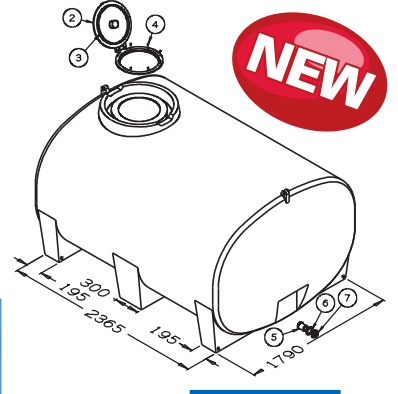

NEW

OVERALL DIMENSIONS
2760(L) x 2000(W) x 1556(H)