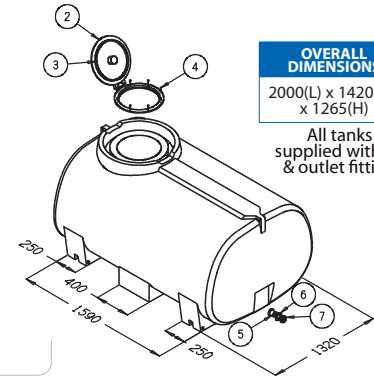

All tanks supplied with lid & outlet fitting

**OVERALL DIMENSIONS** 1350(L) x 1200(W) x 690(H)

All tanks supplied with lid & outlet fitting

**OVERALL DIMENSIONS** 1350(L) x 1200(W) x 900(H)

All tanks supplied with lid & outlet fitting

**OVERALL DIMENSIONS** 1700(L) x 1320(W) x 860(H)

All tanks supplied with lid & outlet fitting

**OVERALL DIMENSIONS** 1700(L) x 1320(W) x 1050(H)

All tanks supplied with lid & outlet fitting

**OVERALL DIMENSIONS** 2000(L) x 1420(W) x 1070(H)

**OVERALL DIMENSIONS**  
2000(L) x 1420(W) x 1265(H)  
All tanks supplied with lid & outlet fitting

**3000 LITRE**

PTC03000FG		
CODE	FEATURES	Trade Inc GST
PTC03000FG	3000 Litre Capacity	\$3581
ITEM	CODE	DESCRIPTION
2	ARLP450VSR	ø455 Lid, Rim, & Seal Assy
3		ø455 Lid Seal Only
4		Stainless Steel Screws
5,6,7	ARFP050	2" MBSP Fitting-Poly
<b>Dimensions</b>		2340(L) x 1520(W) x 1200(H)