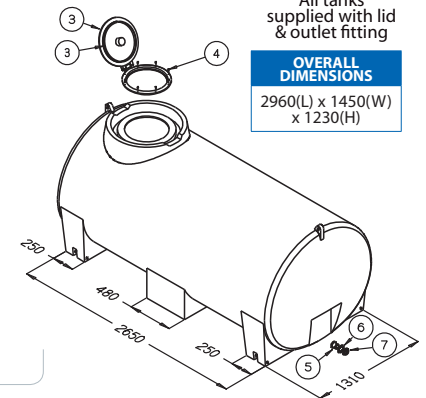

**OVERALL DIMENSIONS**  
2000(L) x 1420(W) x 1265(H)  
All tanks supplied with lid & outlet fitting

**3000 LITRE**

PTC03000FG		
CODE	FEATURES	Trade Inc GST
PTC03000FG	3000 Litre Capacity	\$3581
ITEM	CODE	DESCRIPTION
2	ARLP450VSR	ø455 Lid, Rim, & Seal Assy
3		ø455 Lid Seal Only
4		Stainless Steel Screws
5,6,7	ARFP050	2" MBSP Fitting-Poly
<b>Dimensions</b>		2340(L) x 1520(W) x 1200(H)

**OVERALL DIMENSIONS**  
2340(L) x 1520(W) x 1200(H)  
All tanks supplied with lid & outlet fitting

**NEED A FORKABLE STEEL FRAME?**  
SEE PAGE 16

**3400 LITRE**

PTC03400FG / PTC03400BFG		
CODE	FEATURES	Trade Inc GST
PTC03400FG	3400 Litre Capacity	\$3821
PTC03400BFG	3400 Litre Capacity with Ball Baffles	\$4246
ITEM	CODE	DESCRIPTION
2	ARLP450VSR	ø455 Lid, Rim, & Seal Assy
3		ø455 Lid Seal Only
4		Stainless Steel Screws
5,6,7	ARFP050	2" MBSP Fitting-Poly
<b>Dimensions</b>		2960(L) x 1450(W) x 1230(H)