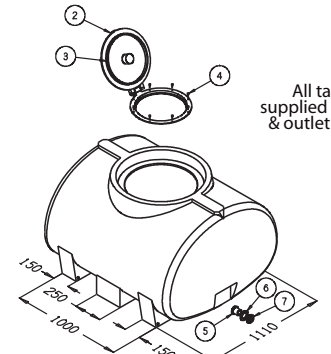

All tanks supplied with lid & outlet fitting

OVERALL DIMENSIONS 1350(L) x 1200(W) x 900(H)