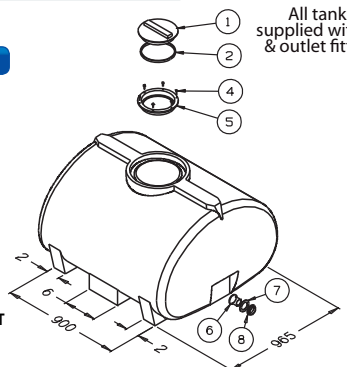

PTC00600FG

CODE	FEATURES	Trade Inc GST
PTC00600FG	600 Litre Capacity	$975

ITEM	CODE	DESCRIPTION
1,2,5	ARLP250VSR	ø255 Lid Assembly
4		Stainless Steel Screws
6,7,8	ARFP038	1 1/2" MBSP Fitting-Poly
Dimensions		1190(L) x 1050(W) x 735(H)

NEED A FORKABLE STEEL FRAME?
SEE PAGE 16

All tanks supplied with lid & outlet fitting

All tanks supplied with lid & outlet fitting