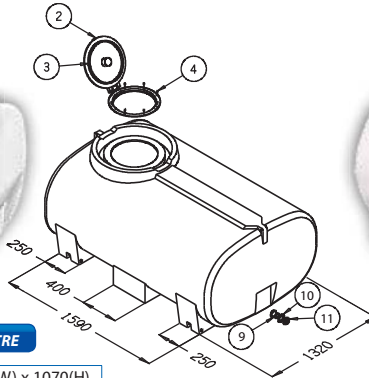

ITEM	CODE	DESCRIPTION
2	ARLP450VSR	ø455 Lid, Rim, & Seal Assy
3		ø455 Lid Seal Only
4		Stainless Steel Screws
5,6,7	ARFP050	2" MBSP Fitting-Poly
<b>Dimensions</b>		3250(L) x 1920(W) x 1640(H)

All tanks supplied with lid & outlet fitting

**OVERALL DIMENSIONS** 3250(L) x 1920(W) x 1640(H)

\*Australian made poly tanks only

**STC01000NA**

OVERALL DIMENSIONS 1350(L) x 1200(W) x 900(H)

**1000 LITRE**

**STC01500NA**

OVERALL DIMENSIONS 1700(L) x 1320(W) x 1050(H)

**1500 LITRE**

**STC02000NA**

**2000 LITRE**

OVERALL DIMENSIONS 2000(L) x 1420(W) x 1070(H)

**STC03000NA**

**3000 LITRE**

OVERALL DIMENSIONS 2340(L) x 1520(W) x 1200(H)

**STC04400NA**