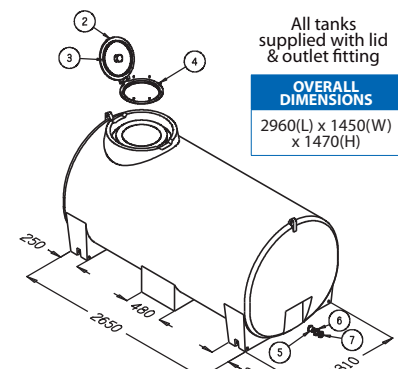

**OVERALL DIMENSIONS**  
2340(L) x 1520(W) x 1200(H)  
All tanks supplied with lid & outlet fitting

**NEED A FORKABLE STEEL FRAME?**  
SEE PAGE 16

**3400 LITRE**

PTC03400FG / PTC03400BFG		
CODE	FEATURES	Trade Inc GST
PTC03400FG	3400 Litre Capacity	\$3821
PTC03400BFG	3400 Litre Capacity with Ball Baffles	\$4246
ITEM	CODE	DESCRIPTION
2	ARLP450VSR	ø455 Lid, Rim, & Seal Assy
3		ø455 Lid Seal Only
4		Stainless Steel Screws
5,6,7	ARFP050	2" MBSP Fitting-Poly
<b>Dimensions</b>		2960(L) x 1450(W) x 1230(H)

**OVERALL DIMENSIONS**  
2960(L) x 1450(W) x 1230(H)  
All tanks supplied with lid & outlet fitting

**NEW**

**4000 LITRE**

PTC04000FG / PTC04000BFG		
CODE	FEATURES	Trade Inc GST
PTC04000FG	4000 Litre Capacity	\$4120
PTC04000BFG	4000 Litre Capacity with Ball Baffles	\$4620
ITEM	CODE	DESCRIPTION
2	ARLP450VSR	ø455 Lid, Rim, & Seal Assy
3		ø455 Lid Seal Only
4		Stainless Steel Screws
5,6,7	ARFP050	2" MBSP Fitting-Poly
<b>Dimensions</b>		2760(L) x 2000(W) x 1110(H)

**OVERALL DIMENSIONS**  
2760(L) x 2000(W) x 1110(H)  
All tanks supplied with lid & outlet fitting

**4400 LITRE**

PTC04400FG / PTC04400BFG		
CODE	FEATURES	Trade Inc GST
PTC04400FG	4400 Litre Capacity	\$4398
PTC04400BFG	4400 Litre Capacity with Ball Baffles	\$4948
ITEM	CODE	DESCRIPTION
2	ARLP450VSR	ø455 Lid, Rim, & Seal Assy
3		ø455 Lid Seal Only
4		Stainless Steel Screws
5,6,7	ARFP050	2" MBSP Fitting-Poly
<b>Dimensions</b>		2960(L) x 1450(W) x 1470(H)