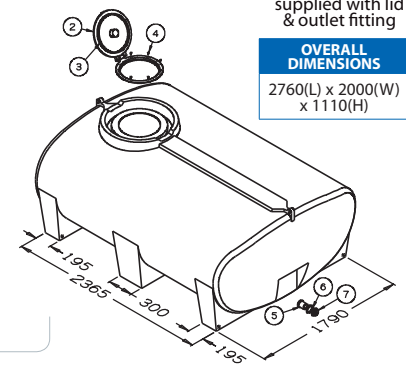

**OVERALL DIMENSIONS**  
2340(L) x 1520(W) x 1200(H)  
All tanks supplied with lid & outlet fitting

**NEED A FORKABLE STEEL FRAME?**  
SEE PAGE 16

**3400 LITRE**

PTC03400FG / PTC03400BFG		
CODE	FEATURES	Trade Inc GST
PTC03400FG	3400 Litre Capacity	\$3821
PTC03400BFG	3400 Litre Capacity with Ball Baffles	\$4246
ITEM	CODE	DESCRIPTION
2	ARLP450VSR	ø455 Lid, Rim, & Seal Assy
3		ø455 Lid Seal Only
4		Stainless Steel Screws
5,6,7	ARFP050	2" MBSP Fitting-Poly
<b>Dimensions</b>		2960(L) x 1450(W) x 1230(H)

**OVERALL DIMENSIONS**  
2960(L) x 1450(W) x 1230(H)  
All tanks supplied with lid & outlet fitting

**NEW**

**4000 LITRE**

PTC04000FG / PTC04000BFG		
CODE	FEATURES	Trade Inc GST
PTC04000FG	4000 Litre Capacity	\$4120
PTC04000BFG	4000 Litre Capacity with Ball Baffles	\$4620
ITEM	CODE	DESCRIPTION
2	ARLP450VSR	ø455 Lid, Rim, & Seal Assy
3		ø455 Lid Seal Only
4		Stainless Steel Screws
5,6,7	ARFP050	2" MBSP Fitting-Poly
<b>Dimensions</b>		2760(L) x 2000(W) x 1110(H)