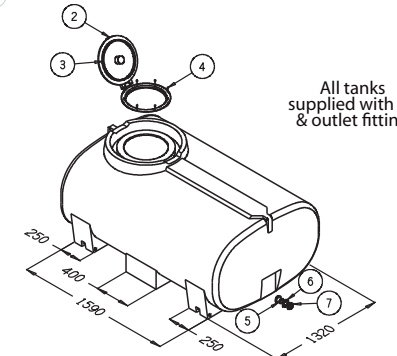

All tanks supplied with lid & outlet fitting

**OVERALL DIMENSIONS** 1350(L) x 1200(W) x 690(H)

All tanks supplied with lid & outlet fitting

**OVERALL DIMENSIONS** 1350(L) x 1200(W) x 900(H)

All tanks supplied with lid & outlet fitting

**OVERALL DIMENSIONS** 1700(L) x 1320(W) x 860(H)

All tanks supplied with lid & outlet fitting

**OVERALL DIMENSIONS** 1700(L) x 1320(W) x 1050(H)

All tanks supplied with lid & outlet fitting

**OVERALL DIMENSIONS** 2000(L) x 1420(W) x 1070(H)