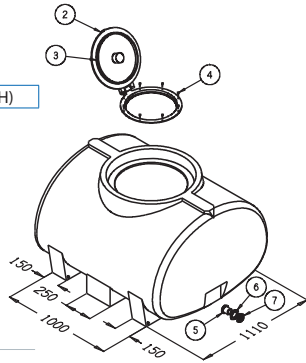

ITEM	CODE	DESCRIPTION
2	ARLP450VSR	ø455 Lid, Rim, & Seal Assy
3		ø455 Lid Seal Only
4		Stainless Steel Screws
5,6,7	ARFP050	2" MBSP Fitting-Poly
<b>Dimensions</b>		3250(L) x 1920(W) x 1640(H)

All tanks supplied with lid & outlet fitting

**OVERALL DIMENSIONS** 3250(L) x 1920(W) x 1640(H)

\*Australian made poly tanks only

**STC01000NA**

OVERALL DIMENSIONS 1350(L) x 1200(W) x 900(H)

**1000 LITRE**

**STC01500NA**

OVERALL DIMENSIONS 1700(L) x 1320(W) x 1050(H)

**1500 LITRE**

**STC02000NA**

**2000 LITRE**

OVERALL DIMENSIONS 2000(L) x 1420(W) x 1070(H)

**STC03000NA**

**3000 LITRE**

OVERALL DIMENSIONS 2340(L) x 1520(W) x 1200(H)

**STC04400NA**