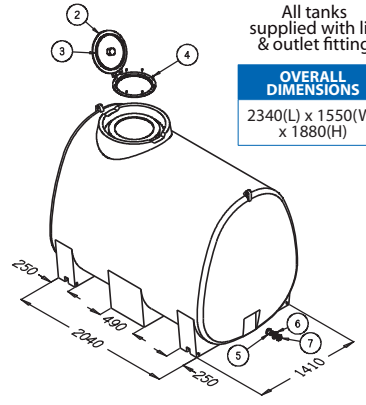

**OVERALL DIMENSIONS**  
2760(L) x 2000(W) x 1110(H)  
All tanks supplied with lid & outlet fitting

**4400 LITRE**

PTC04400FG / PTC04400BFG		
CODE	FEATURES	Trade Inc GST
PTC04400FG	4400 Litre Capacity	\$4398
PTC04400BFG	4400 Litre Capacity with Ball Baffles	\$4948
ITEM	CODE	DESCRIPTION
2	ARLP450VSR	ø455 Lid, Rim, & Seal Assy
3		ø455 Lid Seal Only
4		Stainless Steel Screws
5,6,7	ARFP050	2" MBSP Fitting-Poly
<b>Dimensions</b>		2960(L) x 1450(W) x 1470(H)

**OVERALL DIMENSIONS**  
2960(L) x 1450(W) x 1470(H)  
All tanks supplied with lid & outlet fitting

**UNCONDITIONAL  
LIFETIME  
GUARANTEE  
AGAINST  
RUST\***

**TANKS**

**FREE STANDING TANKS**

**4800 LITRE**

**PTC04800FG / PTC04800BFG**

CODE	FEATURES	Trade Inc GST
PTC04800FG	4800 Litre Capacity	<b>\$4612</b>
PTC04800BFG	4800 Litre Capacity with Ball Baffles	<b>\$5212</b>

ITEM	CODE	DESCRIPTION
2	ARLP450VSR	ø455 Lid, Rim, & Seal Assy
3		ø455 Lid Seal Only
4		Stainless Steel Screws
5,6,7	ARFP050	2" MBSP Fitting-Poly
<b>Dimensions</b>		2340(L) x 1550(W) x 1880(H)

All tanks supplied with lid & outlet fitting

**OVERALL DIMENSIONS**  
2340(L) x 1550(W) x 1880(H)

**5000 LITRE**

**PTC05000FG / PTC05000BFG**

CODE	FEATURES	Trade Inc GST
PTC05000FG	5000 Litre Capacity	<b>\$4857</b>
PTC05000BFG	5000 Litre Capacity with Ball Baffles	<b>\$5482</b>